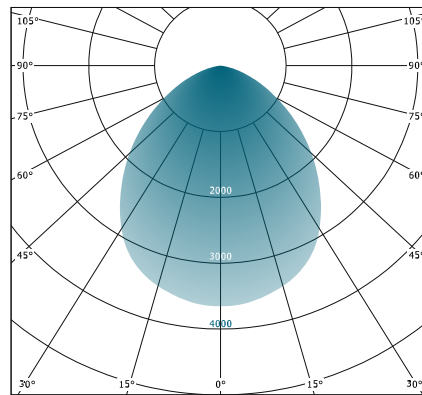

Ordering Guide:

ESL	TYPE	WATTAGE	HAZARD LEVEL	KELVIN	INPUT VOLTAGE	BEAM ANGLE	OPTIONS
ESL	HZJJ	(yy)W	1	(xx)	(zz)	(bb)	
	(HZJJ) Hazardous Jelly Jar	10W 20W 30W 40W 50W	(1) Class 1 Division 1	(30) 3000K (40) 4000K (50) 5000K	(Blank) MV 120–277 VAC (DC12) DC12–48V	(60D) (90D) (120D) Default	

OPTIONS

- ESL-HZ-WMJB-90D-GR Wall Mounting to Junction Box 90 Degree, Grey Finish
- ESL-HZ-WMJB-25D-GR Wall Mounting to Junction Box 25 Degree, Grey Finish

Catalog Data:

ITEM#	WATTAGE	KELVIN (xx)	LUMENS	EFFICACY lm/W	INPUT VOLTAGE	DIMENSIONS (LxWxH)
ESL-HZJJ-10W-1xx-zz-bb	10W		1,400	140	(Blank) MV 120–277V (DC12) DC12–48V	6.9"x6.9"x12.25"
ESL-HZJJ-20W-1xx-zz-bb	20W	(30) 3000K	2,800	140		
ESL-HZJJ-30W-1xx-zz-bb	30W	(40) 4000K	4,200	140		
ESL-HZJJ-40W-1xx-zz-bb	40W	(50) 5000K	5,600	140		
ESL-HZJJ-50W-1xx-zz-bb	50W		7,000	140		

Lighting Distribution:

60 Degree

90 Degree

100 Degree

120 Degree

Lumen Ambient Temperature (LAT) Multipliers:

AMBIENT		LUMEN MULTIPLIER
0 °C	32 °F	1.02
10 °C	50 °F	1.01
20 °C	68 °F	1.00
25 °C	77 °F	1.00
30 °C	86 °F	1.00
40 °C	104 °F	0.99
50 °C	122 °F	0.96