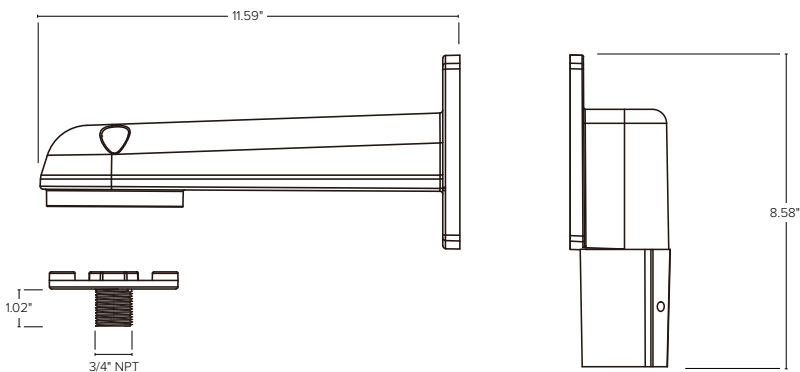

Fixture Dimensions:

Mount Dimensions:

25° Support Mount

90° Support Mount

Mounting Diagrams:

Ceiling Mount — Standard

Pendant Mount

Pendant Mount with Directional Adapter