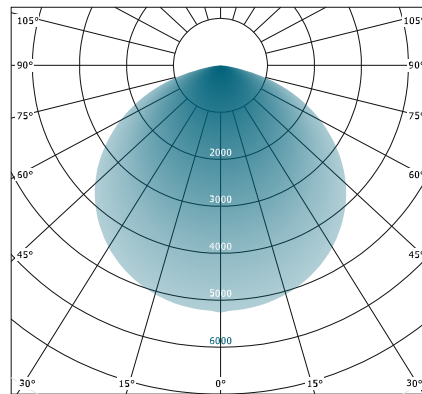

OPTIONS

- ESL-HZ-WMJB-90D-GR Wall Mounting to Junction Box 90 Degree, Grey Finish
- ESL-HZ-WMJB-25D-GR Wall Mounting to Junction Box 25 Degree, Grey Finish

Catalog Data:

ITEM#	WATTAGE	KELVIN (xx)	LUMENS	EFFICACY lm/W	INPUT VOLTAGE	DIMENSIONS (LxWxH)
ESL-HZJJ-10W-1xx-zz-bb	10W		1,400	140	(Blank) MV 120–277V (DC12) DC12–48V	6.9"x6.9"x12.25"
ESL-HZJJ-20W-1xx-zz-bb	20W	(30) 3000K	2,800	140		
ESL-HZJJ-30W-1xx-zz-bb	30W	(40) 4000K	4,200	140		
ESL-HZJJ-40W-1xx-zz-bb	40W	(50) 5000K	5,600	140		
ESL-HZJJ-50W-1xx-zz-bb	50W		7,000	140		

Lighting Distribution:

60 Degree

90 Degree

100 Degree

120 Degree

Lumen Ambient Temperature (LAT) Multipliers:

AMBIENT		LUMEN MULTIPLIER
0 °C	32 °F	1.02
10 °C	50 °F	1.01
20 °C	68 °F	1.00
25 °C	77 °F	1.00
30 °C	86 °F	1.00
40 °C	104 °F	0.99
50 °C	122 °F	0.96

Fixture Dimensions:

Mount Dimensions:

25° Support Mount

90° Support Mount

Mounting Diagrams:

Ceiling Mount — Standard

Pendant Mount

Pendant Mount with Directional Adapter