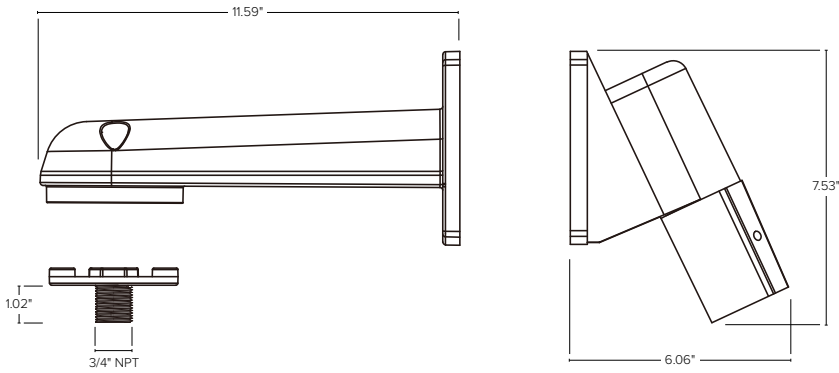

OPTIONS

- ESL-HZ-WMJB-90D-GR Wall Mounting to Junction Box 90 Degree, Grey Finish
- ESL-HZ-WMJB-25D-GR Wall Mounting to Junction Box 25 Degree, Grey Finish

Catalog Data:

ITEM#	WATTAGE	KELVIN (xx)	LUMENS	EFFICACY lm/W	INPUT VOLTAGE	DIMENSIONS (LxWxH)
ESL-HZJJ-10W-1xx-zz-bb	10W		1,400	140	(Blank) MV 120–277V (DC12) DC12–48V	6.9"x6.9"x12.25"
ESL-HZJJ-20W-1xx-zz-bb	20W	(30) 3000K	2,800	140		
ESL-HZJJ-30W-1xx-zz-bb	30W	(40) 4000K	4,200	140		
ESL-HZJJ-40W-1xx-zz-bb	40W	(50) 5000K	5,600	140		
ESL-HZJJ-50W-1xx-zz-bb	50W		7,000	140		

Lighting Distribution:

60 Degree

90 Degree

100 Degree

120 Degree

Lumen Ambient Temperature (LAT) Multipliers:

AMBIENT		LUMEN MULTIPLIER
0 °C	32 °F	1.02
10 °C	50 °F	1.01
20 °C	68 °F	1.00
25 °C	77 °F	1.00
30 °C	86 °F	1.00
40 °C	104 °F	0.99
50 °C	122 °F	0.96

Fixture Dimensions:

Mount Dimensions:

25° Support Mount

90° Support Mount

Mounting Diagrams:

Ceiling Mount — Standard

Pendant Mount

Pendant Mount with Directional Adapter