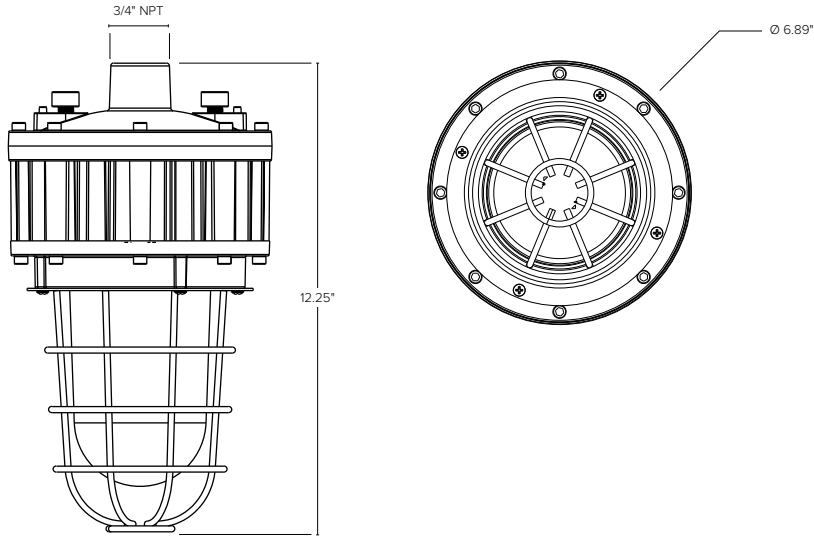

OPTIONS

- ESL-HZ-WMJB-90D-GR Wall Mounting to Junction Box 90 Degree, Grey Finish
- ESL-HZ-WMJB-25D-GR Wall Mounting to Junction Box 25 Degree, Grey Finish

Catalog Data:

ITEM#	WATTAGE	KELVIN (xx)	LUMENS	EFFICACY lm/W	INPUT VOLTAGE	DIMENSIONS (LxWxH)
ESL-HZJJ-10W-1xx-zz-bb	10W		1,400	140	(Blank) MV 120–277V (DC12) DC12–48V	6.9"x6.9"x12.25"
ESL-HZJJ-20W-1xx-zz-bb	20W	(30) 3000K	2,800	140		
ESL-HZJJ-30W-1xx-zz-bb	30W	(40) 4000K	4,200	140		
ESL-HZJJ-40W-1xx-zz-bb	40W	(50) 5000K	5,600	140		
ESL-HZJJ-50W-1xx-zz-bb	50W		7,000	140		

Lighting Distribution:

60 Degree

90 Degree

100 Degree

120 Degree

Lumen Ambient Temperature (LAT) Multipliers:

AMBIENT		LUMEN MULTIPLIER
0 °C	32 °F	1.02
10 °C	50 °F	1.01
20 °C	68 °F	1.00
25 °C	77 °F	1.00
30 °C	86 °F	1.00
40 °C	104 °F	0.99
50 °C	122 °F	0.96

Fixture Dimensions:

Mount Dimensions:

25° Support Mount

90° Support Mount

Mounting Diagrams:

Ceiling Mount — Standard

Pendant Mount

Pendant Mount with Directional Adapter