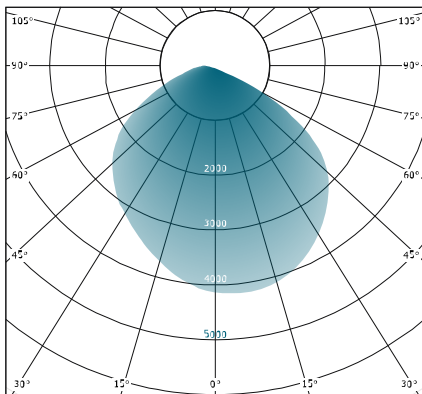

OPTIONS

- ESL-HZ-WMJB-90D-GR Wall Mounting to Junction Box 90 Degree, Grey Finish
- ESL-HZ-WMJB-25D-GR Wall Mounting to Junction Box 25 Degree, Grey Finish

Catalog Data:

ITEM#	WATTAGE	KELVIN (xx)	LUMENS	EFFICACY lm/W	INPUT VOLTAGE	DIMENSIONS (LxWxH)
ESL-HZJJ-10W-1xx-zz-bb	10W		1,400	140	(Blank) MV 120–277V (DC12) DC12–48V	6.9"x6.9"x12.25"
ESL-HZJJ-20W-1xx-zz-bb	20W	(30) 3000K	2,800	140		
ESL-HZJJ-30W-1xx-zz-bb	30W	(40) 4000K	4,200	140		
ESL-HZJJ-40W-1xx-zz-bb	40W	(50) 5000K	5,600	140		
ESL-HZJJ-50W-1xx-zz-bb	50W		7,000	140		

Lighting Distribution:

60 Degree

90 Degree

100 Degree

120 Degree

Lumen Ambient Temperature (LAT) Multipliers:

AMBIENT		LUMEN MULTIPLIER
0 °C	32 °F	1.02
10 °C	50 °F	1.01
20 °C	68 °F	1.00
25 °C	77 °F	1.00
30 °C	86 °F	1.00
40 °C	104 °F	0.99
50 °C	122 °F	0.96