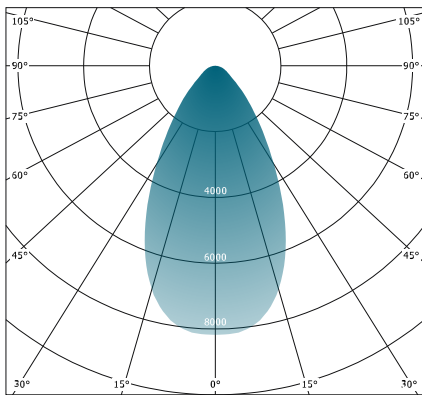

Ordering Guide:

ESL	TYPE	WATTAGE	HAZARD LEVEL	KELVIN	INPUT VOLTAGE	BEAM ANGLE	OPTIONS
ESL	HZJJ	(yy)W	1	(xx)	(zz)	(bb)	
	(HZJJ) Hazardous Jelly Jar	10W 20W 30W 40W 50W	(1) Class 1 Division 1	(30) 3000K (40) 4000K (50) 5000K	(Blank) MV 120–277 VAC (DC12) DC12–48V	(60D) (90D) (120D) Default	

OPTIONS

- ESL-HZ-WMJB-90D-GR Wall Mounting to Junction Box 90 Degree, Grey Finish
- ESL-HZ-WMJB-25D-GR Wall Mounting to Junction Box 25 Degree, Grey Finish

Catalog Data:

ITEM#	WATTAGE	KELVIN (xx)	LUMENS	EFFICACY lm/W	INPUT VOLTAGE	DIMENSIONS (LxWxH)
ESL-HZJJ-10W-1xx-zz-bb	10W		1,400	140	(Blank) MV 120–277V (DC12) DC12–48V	6.9"x6.9"x12.25"
ESL-HZJJ-20W-1xx-zz-bb	20W	(30) 3000K	2,800	140		
ESL-HZJJ-30W-1xx-zz-bb	30W	(40) 4000K	4,200	140		
ESL-HZJJ-40W-1xx-zz-bb	40W	(50) 5000K	5,600	140		
ESL-HZJJ-50W-1xx-zz-bb	50W		7,000	140		

Lighting Distribution:

60 Degree

90 Degree

100 Degree

120 Degree

Lumen Ambient Temperature (LAT) Multipliers:

AMBIENT		LUMEN MULTIPLIER
0 °C	32 °F	1.02
10 °C	50 °F	1.01
20 °C	68 °F	1.00
25 °C	77 °F	1.00
30 °C	86 °F	1.00
40 °C	104 °F	0.99
50 °C	122 °F	0.96