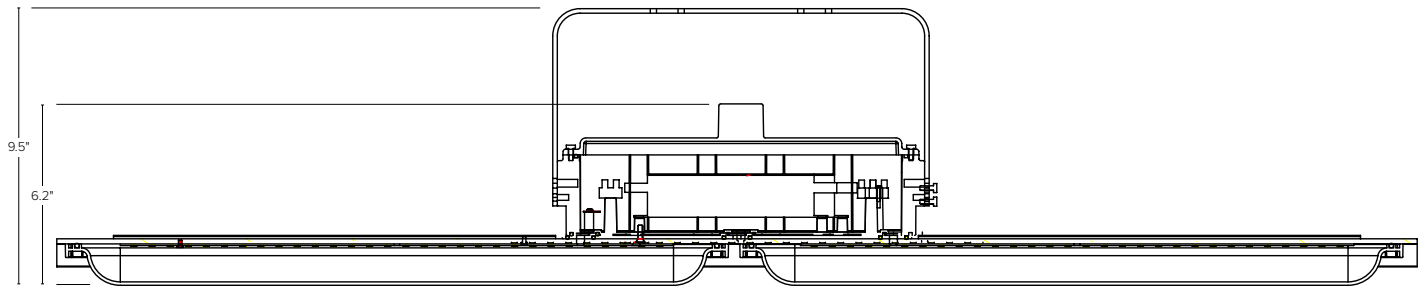

Lighting Distribution:

40 Degree

90 Degree

60 Degree

120 Degree

Lumen Ambient Temperature (LAT) Multipliers:

AMBIENT		LUMEN MULTIPLIER
0 °C	32 °F	1.02
10 °C	50 °F	1.01
20 °C	68 °F	1.00
25 °C	77 °F	1.00
30 °C	86 °F	1.00
40 °C	104 °F	0.99
50 °C	122 °F	0.96

Fixture Dimensions:

Small

Large

Mounting Diagrams:

Ceiling Mounting

Pole Pendant Mounting