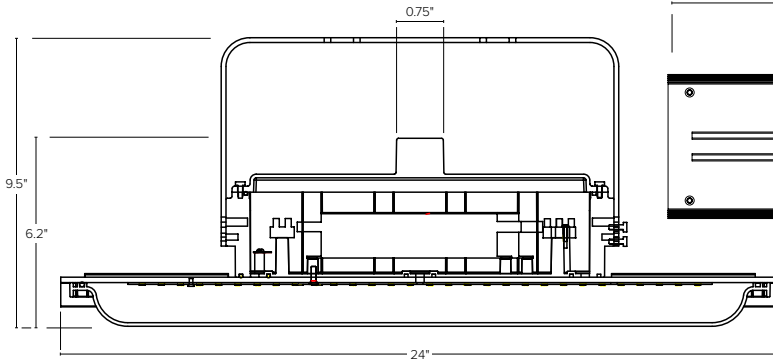

Lighting Distribution:

40 Degree

90 Degree

60 Degree

120 Degree

Lumen Ambient Temperature (LAT) Multipliers:

AMBIENT		LUMEN MULTIPLIER
0 °C	32 °F	1.02
10 °C	50 °F	1.01
20 °C	68 °F	1.00
25 °C	77 °F	1.00
30 °C	86 °F	1.00
40 °C	104 °F	0.99
50 °C	122 °F	0.96

Fixture Dimensions:

Small

Large

Mounting Diagrams:

Ceiling Mounting

Pole Pendant Mounting