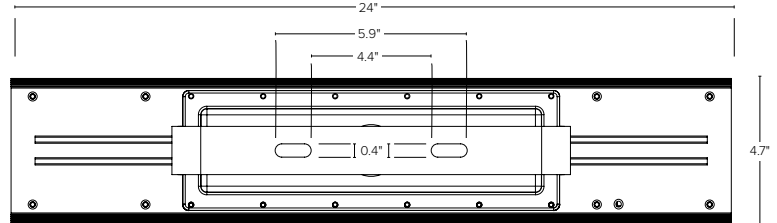

Lighting Distribution:

40 Degree

90 Degree

60 Degree

120 Degree

Lumen Ambient Temperature (LAT) Multipliers:

AMBIENT		LUMEN MULTIPLIER
0 °C	32 °F	1.02
10 °C	50 °F	1.01
20 °C	68 °F	1.00
25 °C	77 °F	1.00
30 °C	86 °F	1.00
40 °C	104 °F	0.99
50 °C	122 °F	0.96

Fixture Dimensions:

Small

Large

Mounting Diagrams:

Ceiling Mounting

Pole Pendant Mounting