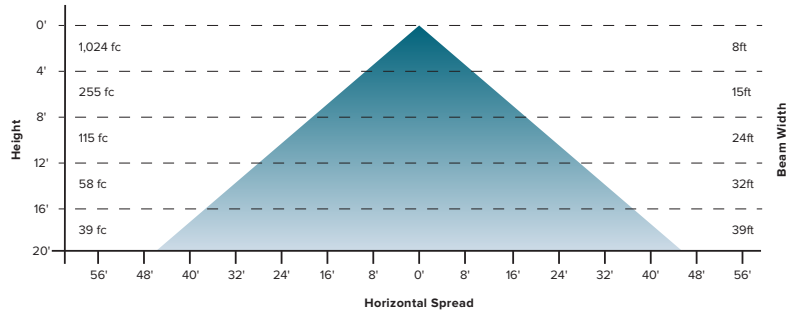

Project: _____ Date: _____
 Catalog #: _____
 Notes: _____

Ordering Guide:

ESL	TYPE	SIZE	WATTAGE	HAZARD LEVEL	KELVIN	INPUT VOLTAGE	BEAM ANGLE	OPTIONS
ESL	HZLHB	(sz)	(yy)W	2	(xx)	(zz)	(bb)	
	(HZLHB) Hazardous Linear High Bay	(S) Small (L) Large	20W 40W 60W 80W	(2) Class 1 Division 2	(30) 3000K (40) 4000K (50) 5000K	(Blank) MV 120–277 VAC (HV) 200–480 VAC (DC12) DC12–48V	(60D) (90D) (120D) Default	

Lighting Distribution:

40 Degree

90 Degree

60 Degree

120 Degree

Lumen Ambient Temperature (LAT) Multipliers:

AMBIENT		LUMEN MULTIPLIER
0 °C	32 °F	1.02
10 °C	50 °F	1.01
20 °C	68 °F	1.00
25 °C	77 °F	1.00
30 °C	86 °F	1.00
40 °C	104 °F	0.99
50 °C	122 °F	0.96