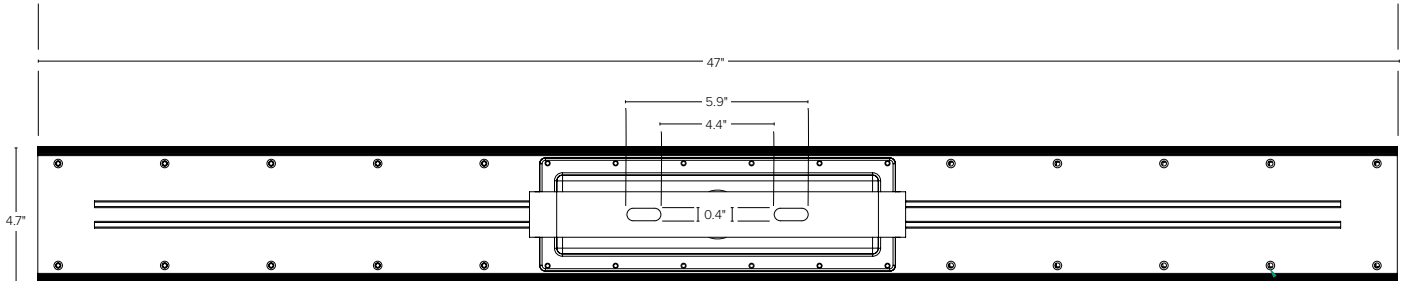

Lighting Distribution:

40 Degree

90 Degree

60 Degree

120 Degree

Lumen Ambient Temperature (LAT) Multipliers:

AMBIENT		LUMEN MULTIPLIER
0 °C	32 °F	1.02
10 °C	50 °F	1.01
20 °C	68 °F	1.00
25 °C	77 °F	1.00
30 °C	86 °F	1.00
40 °C	104 °F	0.99
50 °C	122 °F	0.96

Fixture Dimensions:

Small

Large

Mounting Diagrams:

Ceiling Mounting

Pole Pendant Mounting