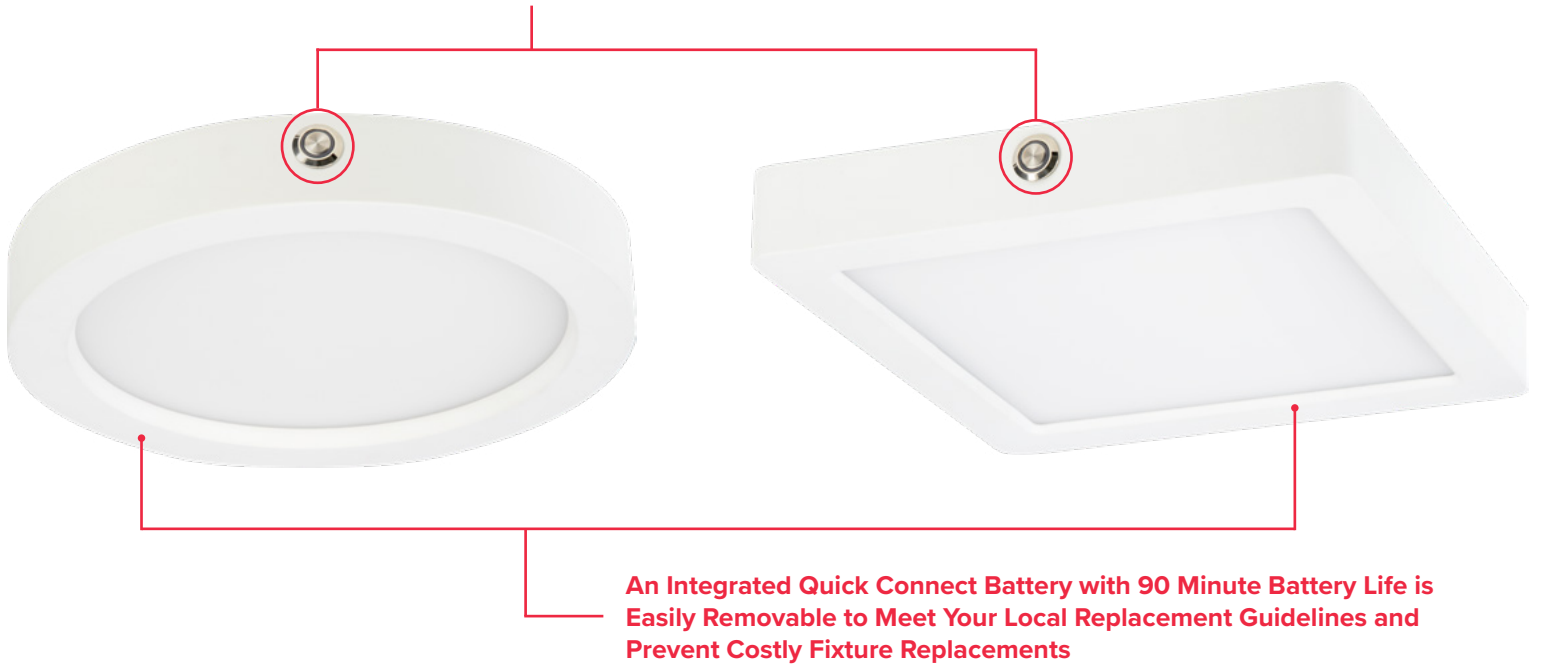

DECORATIVE DISK SERIES

The Decorative Disk Series (DDSK) features a slim, low-profile design that helps modernize any room. An edge lit design and glare control diffuser provides an optimal light distribution. Additionally, a variety of optional trim rings, emergency backup capabilities, and multi-volt flexibility allow for the DDSK to easily complement any interior application.

Easy Select 5 CCT Kelvin Switch on Backplate

+90 CRI

120 VAC or 120-277V*

Available Round or Square in 5", 7", 9" and 11"

Surface Mounted Compatible with 3" and 4" J Boxes

1.18"

Optional EMG

Same Low Profile Design

120V Triac Dimmable or 0-10V & Triac Dual Dimmable*

*Multi-Volt Option **Accessories sold separately.

Copyright © 2022 ESL Vision, LLC. All rights reserved. Rev: 11/10/22

EMERGENCY BACKUP IN THE SAME LOW PROFILE HOUSING

With up to 90 minutes of backup power and a 24-Hour self-recharging time in the same 7" and 9" form factors, ESL Vision Decorative Disk EMGs help maintain aesthetic consistency in your projects.

EMG Models are available in 7" and 9" 120 VAC or 7" Round Multi-Volt, with Test Button and Auto Test for Reduced Maintenance