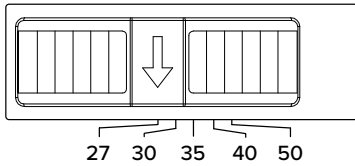

Easy Select 5 CCT Kelvin Switch on Backplate

+90 CRI

120 VAC or 120-277V*

Available Round or Square in 5", 7", 9" and 11"

Surface Mounted Compatible with 3" and 4" J Boxes

1.18"

Optional EMG

Same Low Profile Design