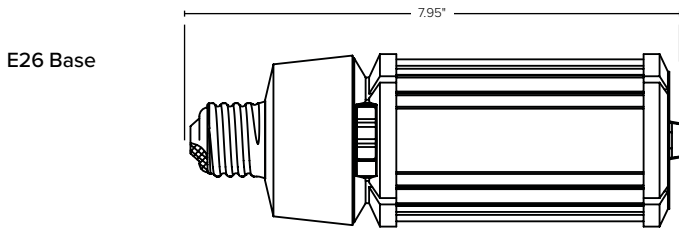

Copyright © 2022 ESL Vision, LLC. All rights reserved. Rev. 10/20/22

Ordering Guide:

THIS IS A TEST

Catalog Data:

ITEM#	SELECTABLE WATTAGE	MAX LUMEN OUTPUT	MAX EFFICACY (lm/W)	SELECTABLE KELVIN
ESL-CL-18W-53050-S	9W, 12W, 18W	Up to 2,615	Up to 110	3000K, 4000K, 5000K
ESL-CL-27W-53050-S	12W, 18W, 27W	Up to 3,615	Up to 110	3000K, 4000K, 5000K

Product Dimensions:

E26 Base

EX39 Base

THIS IS A TEST