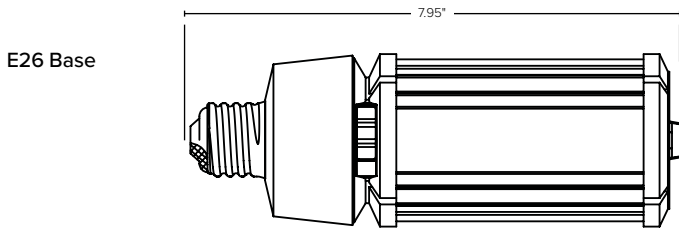

Copyright © 2022 ESL Vision, LLC. All rights reserved. Rev. 10/20/22

Ordering Guide:

THIS IS A TEST

Catalog Data:

ITEM#	SELECTABLE WATTAGE	MAX LUMEN OUTPUT	MAX EFFICACY (lm/W)	SELECTABLE KELVIN
ESL-CL-18W-53050-S	6W, 12W, 18W	Up to 2,615	Up to 110	3000K, 4000K, 5000K
ESL-CL-27W-53050-S	12W, 18W, 27W	Up to 3,915	Up to 110	3000K, 4000K, 5000K

Product Dimensions:

THIS IS A TEST