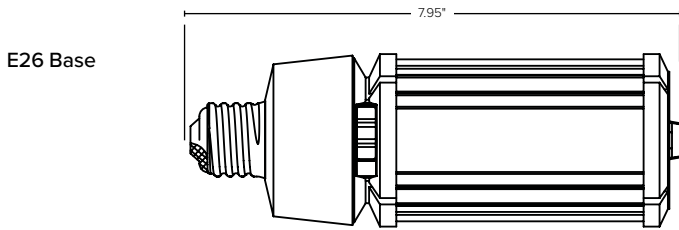

No Bugs

Ordering Guide:

THIS IS A TEST

Catalog Data:

ITEM#	SELECTABLE WATTAGE	MAX LUMEN OUTPUT	MAX EFFICACY (lm/W)	SELECTABLE KELVIN
ESL-CL-18W-53050-S	12W, 18W	Up to 2,615	Up to 110	3000K, 4000K, 5000K
ESL-CL-27W-53050-S	12W, 18W, 27W	Up to 3,615	Up to 110	3000K, 4000K, 5000K

Product Dimensions:

THIS IS A TEST