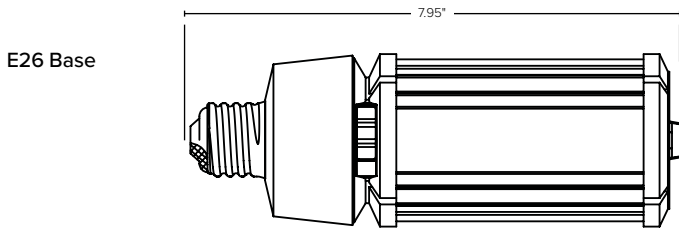

Copyright © 2022 ESL Vision, LLC. All rights reserved. Rev. 10/20/22

Ordering Guide:

THIS IS A TEST

Catalog Data:

ITEM#	SELECTABLE WATTAGE	MAX LUMEN OUTPUT	MAX EFFICACY (lm/W)	SELECTABLE KELVIN
ESL-CL-18W-53050-S	9W, 12W, 18W	Up to 2,615	Up to 110	3000K, 4000K, 5000K
ESL-CL-27W-53050-S	12W, 18W, 27W	Up to 3,615	Up to 110	3000K, 4000K, 5000K

Product Dimensions:

THIS IS A TEST