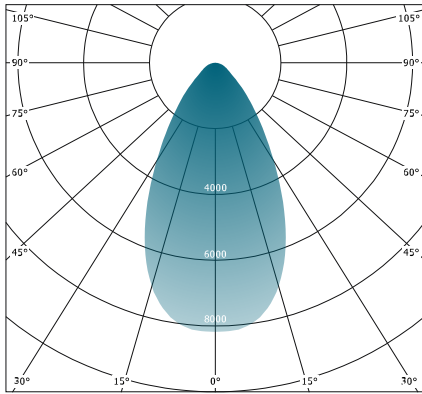

### Ordering Guide:

ESL	TYPE	WATTAGE	HAZARD LEVEL	KELVIN	INPUT VOLTAGE	BEAM ANGLE	OPTIONS
ESL	HZJJ	(yy)W	1	(xx)	(zz)	(bb)	
	(HZJJ) Hazardous Jelly Jar	10W, 20W, 30W, 40W, 50W	(1) Class 1 Division 1	(30) 3000K (40) 4000K (50) 5000K	(Blank) MV 120–277 VAC (DC12) DC12–48V	(60D) (90D) (120D) Default	

### OPTIONS

- ESL-HZ-WMJB-90D-GR Wall Mounting to Junction Box 90 Degree, Grey Finish
- ESL-HZ-WMJB-25D-GR Wall Mounting to Junction Box 25 Degree, Grey Finish

**Catalog Data:**

ITEM#	WATTAGE	KELVIN (xx)	LUMENS	EFFICACY lm/W	INPUT VOLTAGE	DIMENSIONS (LxWxH)
ESL-HZJJ-10W-1xx-zz-bb	10W		1,400	140	(Blank) MV 120–277VAC (DC12) DC12–48V	6.9"x6.9"x12.25"
ESL-HZJJ-20W-1xx-zz-bb	20W	(30) 3000K (40) 4000K (50) 5000K	2,800	140		
ESL-HZJJ-30W-1xx-zz-bb	30W		4,200	140		
ESL-HZJJ-40W-1xx-zz-bb	40W		5,600	140		
ESL-HZJJ-50W-1xx-zz-bb	50W		7,000	140		

**Lighting Distribution:**

**60 Degree**

**90 Degree**

**100 Degree**

**120 Degree**

**Lumen Ambient Temperature (LAT) Multipliers:**

AMBIENT		LUMEN MULTIPLIER
0 °C	32 °F	1.02
10 °C	50 °F	1.01
20 °C	68 °F	1.00
25 °C	77 °F	1.00
30 °C	86 °F	1.00
40 °C	104 °F	0.99
50 °C	122 °F	0.96

**Fixture Dimensions:**

**Mount Dimensions:**

**25° Support Mount**

**90° Support Mount**