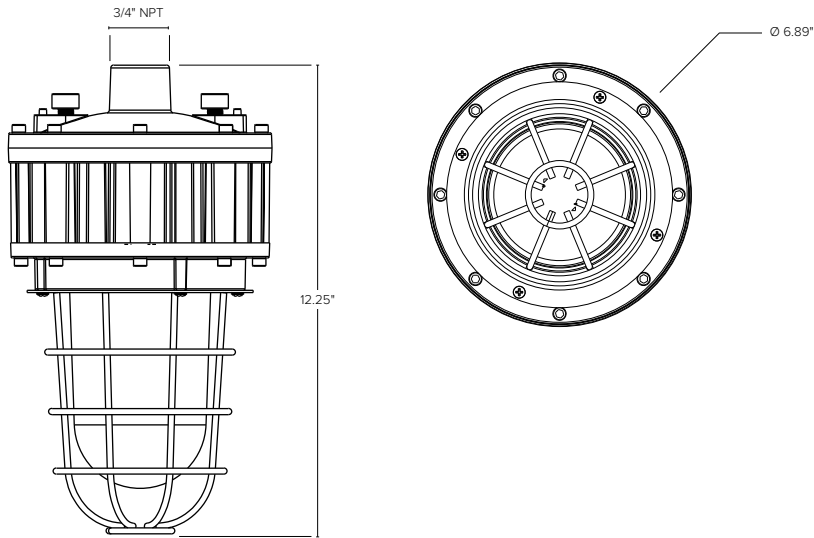

### OPTIONS

- ESL-HZ-WMJB-90D-GR Wall Mounting to Junction Box 90 Degree, Grey Finish
- ESL-HZ-WMJB-25D-GR Wall Mounting to Junction Box 25 Degree, Grey Finish

**Catalog Data:**

ITEM#	WATTAGE	KELVIN (xx)	LUMENS	EFFICACY lm/W	INPUT VOLTAGE	DIMENSIONS (LxWxH)
ESL-HZJJ-10W-1xx-zz-bb	10W		1,400	140	(Blank) MV 120–277VAC (DC12) DC12–48V	6.9"x6.9"x12.25"
ESL-HZJJ-20W-1xx-zz-bb	20W	(30) 3000K (40) 4000K (50) 5000K	2,800	140		
ESL-HZJJ-30W-1xx-zz-bb	30W		4,200	140		
ESL-HZJJ-40W-1xx-zz-bb	40W		5,600	140		
ESL-HZJJ-50W-1xx-zz-bb	50W		7,000	140		

**Lighting Distribution:**

**60 Degree**

**90 Degree**

**100 Degree**

**120 Degree**

**Lumen Ambient Temperature (LAT) Multipliers:**

AMBIENT		LUMEN MULTIPLIER
0 °C	32 °F	1.02
10 °C	50 °F	1.01
20 °C	68 °F	1.00
25 °C	77 °F	1.00
30 °C	86 °F	1.00
40 °C	104 °F	0.99
50 °C	122 °F	0.96

**Fixture Dimensions:**

**Mount Dimensions:**

**25° Support Mount**

**90° Support Mount**