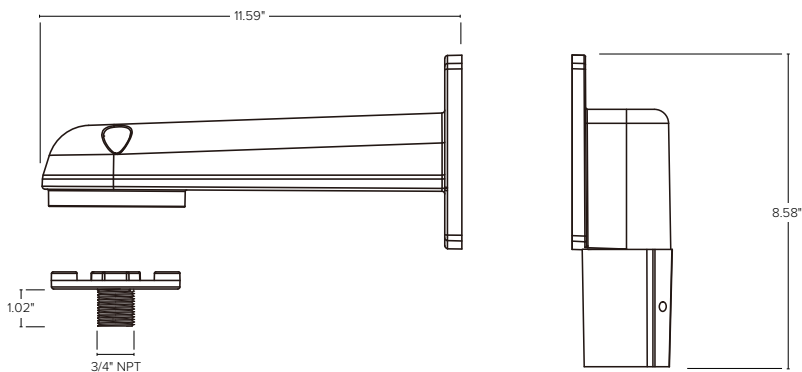

**Fixture Dimensions:**

**Mount Dimensions:**

**25° Support Mount**

**90° Support Mount**

### Mounting Diagrams:

Ceiling Mount — Standard

Pendant Mount

Pendant Mount with Directional Adapter

Pole Mount