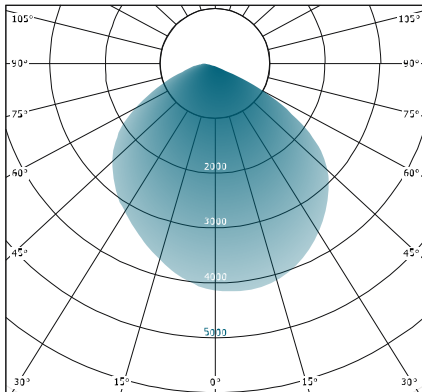

### OPTIONS

- ESL-HZ-WMJB-90D-GR Wall Mounting to Junction Box 90 Degree, Grey Finish
- ESL-HZ-WMJB-25D-GR Wall Mounting to Junction Box 25 Degree, Grey Finish

**Catalog Data:**

ITEM#	WATTAGE	KELVIN (xx)	LUMENS	EFFICACY lm/W	INPUT VOLTAGE	DIMENSIONS (LxWxH)
ESL-HZJJ-10W-1xx-zz-bb	10W		1,400	140	(Blank) MV 120–277VAC (DC12) DC12–48V	6.9"x6.9"x12.25"
ESL-HZJJ-20W-1xx-zz-bb	20W	(30) 3000K (40) 4000K (50) 5000K	2,800	140		
ESL-HZJJ-30W-1xx-zz-bb	30W		4,200	140		
ESL-HZJJ-40W-1xx-zz-bb	40W		5,600	140		
ESL-HZJJ-50W-1xx-zz-bb	50W		7,000	140		

**Lighting Distribution:**

**60 Degree**

**90 Degree**

**100 Degree**

**120 Degree**

**Lumen Ambient Temperature (LAT) Multipliers:**

AMBIENT		LUMEN MULTIPLIER
0 °C	32 °F	1.02
10 °C	50 °F	1.01
20 °C	68 °F	1.00
25 °C	77 °F	1.00
30 °C	86 °F	1.00
40 °C	104 °F	0.99
50 °C	122 °F	0.96

**Fixture Dimensions:**

**Mount Dimensions:**

**25° Support Mount**

**90° Support Mount**