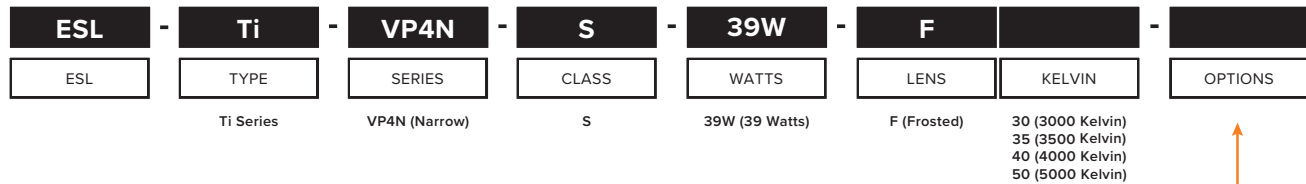

Catalog Data:

	ITEM#	WATTS	LUMEN OUTPUT	EFFICACY (lm/W)	KELVIN
NORMAL DISTRIBUTION	ESL-TI-VP4N-S-39W-F30	39W	4,666	131	3000K
	ESL-TI-VP4N-S-39W-F35	39W	4,674	132	3500K
	ESL-TI-VP4N-S-39W-F40	39W	4,726	133	4000K
	ESL-TI-VP4N-S-39W-F50	39W	4,782	135	5000K

Ordering Guide: Example Part Number: ESL-Ti-VP4N-S-39W-F40