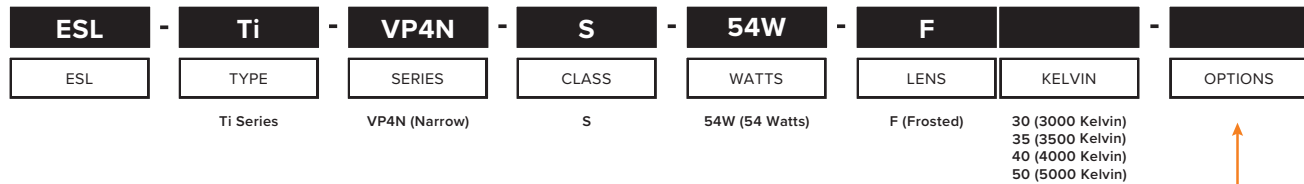

LED VAPOR TIGHT SERIES

Technical Specifications

Catalog Data:

	ITEM#	WATTS	LUMEN OUTPUT	EFFICACY (lm/W)	KELVIN
NORMAL DISTRIBUTION	ESL-TI-VP4N-S-54W-F30	54W	6,755	128	3000K
	ESL-TI-VP4N-S-54W-F35	54W	6,767	128	3500K
	ESL-TI-VP4N-S-54W-F40	54W	6,842	130	4000K
	ESL-TI-VP4N-S-54W-F50	54W	6,925	131	5000K

Ordering Guide: Example Part Number: ESL-Ti-VP4N-S-54W-F40