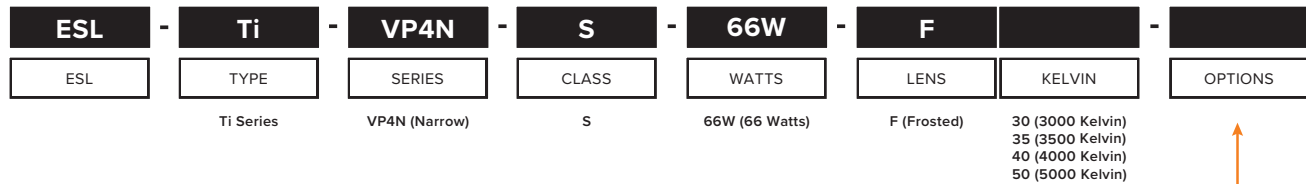

Catalog Data:

	ITEM#	WATTS	LUMEN OUTPUT	EFFICACY (lm/W)	KELVIN
NORMAL DISTRIBUTION	ESL-TI-VP4N-S-66W-F30	66W	7,781	125	3000K
	ESL-TI-VP4N-S-66W-F35	66W	7,795	125	3500K
	ESL-TI-VP4N-S-66W-F40	66W	7,881	127	4000K
	ESL-TI-VP4N-S-66W-F50	66W	7,978	128	5000K

Ordering Guide: Example Part Number: ESL-Ti-VP4N-S-66W-F40