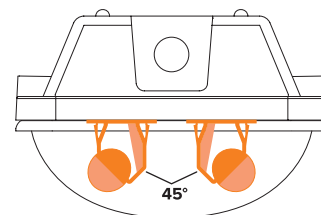

Double Ti Wide Distribution