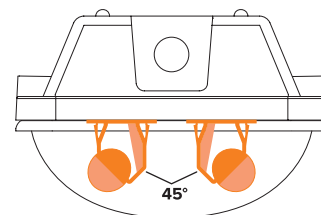

Double Ti
Wide Distribution