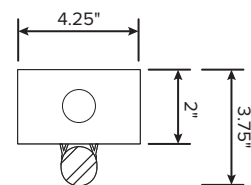

Key Features & Benefits:

- Housing:
 - Strip fixture dimensions (96" x 4.25" x 3.75")
 - Die-formed and embossed code 22 gauge steel
 - Finish is high reflectance baked white enamel
- Gear Trey:
 - Flat heavy gauge die-formed code grade steel for all components
 - Ti mounting for 1 and 2 Ti bar locations
 - Easy Access for quick installation
- Long Life:
 - 10 year warranty (12 hour run times)
 - 7 year warranty (24 hour run times)
- 0-10v Dimming Available in Specific Models
- Control Options:
 - Photocell
 - Occupancy
- Emergency Capable
- 3/4" Knockouts on Both Ends

Dimensions:

2' - STRIP SERIES

NARROW SINGLE LAMP BODY	SERIES	PART NUMBER	WATTS	(lm/W)*	LUMEN OUTPUT*
	TI NBS2	ESL-Ti-NBS2-S-10W-FXX	10	133	1,330
TI NBS2	ESL-Ti-NBS2-S-13W-FXX	13	133	1,729	
— WIDE — SINGLE LAMP BODY	SERIES	PART NUMBER	WATTS	(lm/W)*	LUMEN OUTPUT*
	TI WBS2	ESL-Ti-WBS2-S-10W-FXX	10	133	1,330
TI WBS2	ESL-Ti-WBS2-S-13W-FXX	13	133	1,729	
— WIDE — TWO LAMP BODY	SERIES	PART NUMBER	WATTS	(lm/W)*	LUMEN OUTPUT*
	TI WBS2	ESL-Ti-WBS2-S-20W-FXX	20	133	2,660
TI WBS2	ESL-Ti-WBS2-S-26W-FXX	26	133	3,458	