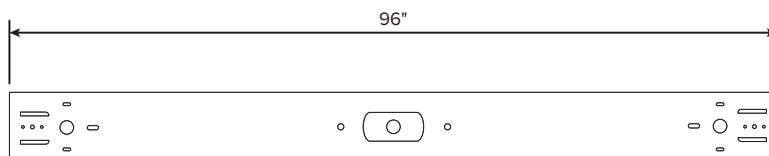

Ordering Guide:

ESL	-	Ti	-	WBS8	-	S	-	26W	-	F	-		-	
ESL		TYPE		SERIES		LISTING		WATTS		LENS		KELVIN		OPTIONS
		Ti Series		WBS8		S		26W (26 Watts) 30W (30 Watts) 36W (36 Watts) 44W (44 Watts)		F (Frosted)		30 (3000 Kelvin) 35 (3500 Kelvin) 40 (4000 Kelvin) 50 (5000 Kelvin)		

Example Part Number: ESL-Ti-WBS8-S-26W-F30

Options (Add as Suffix):

1. **Emergency:**
     - EMG-FDC-9.5W (Emergency Back-up, 1,100 lumens, 90 min)
   - **Sensors:**
     - ESL-1OCC (External Occupancy Sensor)
     - ESL-4OCC (Microwave Occupancy Sensor)
     - ESL-4OPH (Photocell)
     - ESL-4OCP (Photocell & Microwave Occupancy Sensor)
   - **Cord Sets:***
     - ESL-CS3W-6 (Cord Set, White, 3 wire, 6 foot)
     - ESL-CS3W-6P (Cord Set, White, 3 wire, 6 foot, Standard Plug)
     - ESL-CS3W-12 (Cord Set, White, 3 wire, 12 foot)
     - ESL-CS3W-12P (Cord Set, White, 3 wire, 12 foot, Standard Plug)
   - **Wire Guards:**
     - ESL-WBS-WG01 (Wire Guard Body Strip Fixture)
   - **Whips: Flexible Conduit:**
     - ESL-WP3-6 (Whip, 3 wire, 6 foot)
     - ESL-WP3-12 (Whip, 3 wire, 12 foot)
   - **Mounting:**
     - ESL-VH01 (V-Hangers sets)
     - ESL-JC01 (Jack Chain - per foot)
     - ESL-HB-PM01 (Pendant Mounting)
   - **Miscellaneous:**
     - ESL-SPD-277-1 (Surge Protector; 100-277V)
     - ESL-480V-SD01 (480 Volt Step Down Transformer)
2. *Other lengths and black cord available upon request

Dimensions: