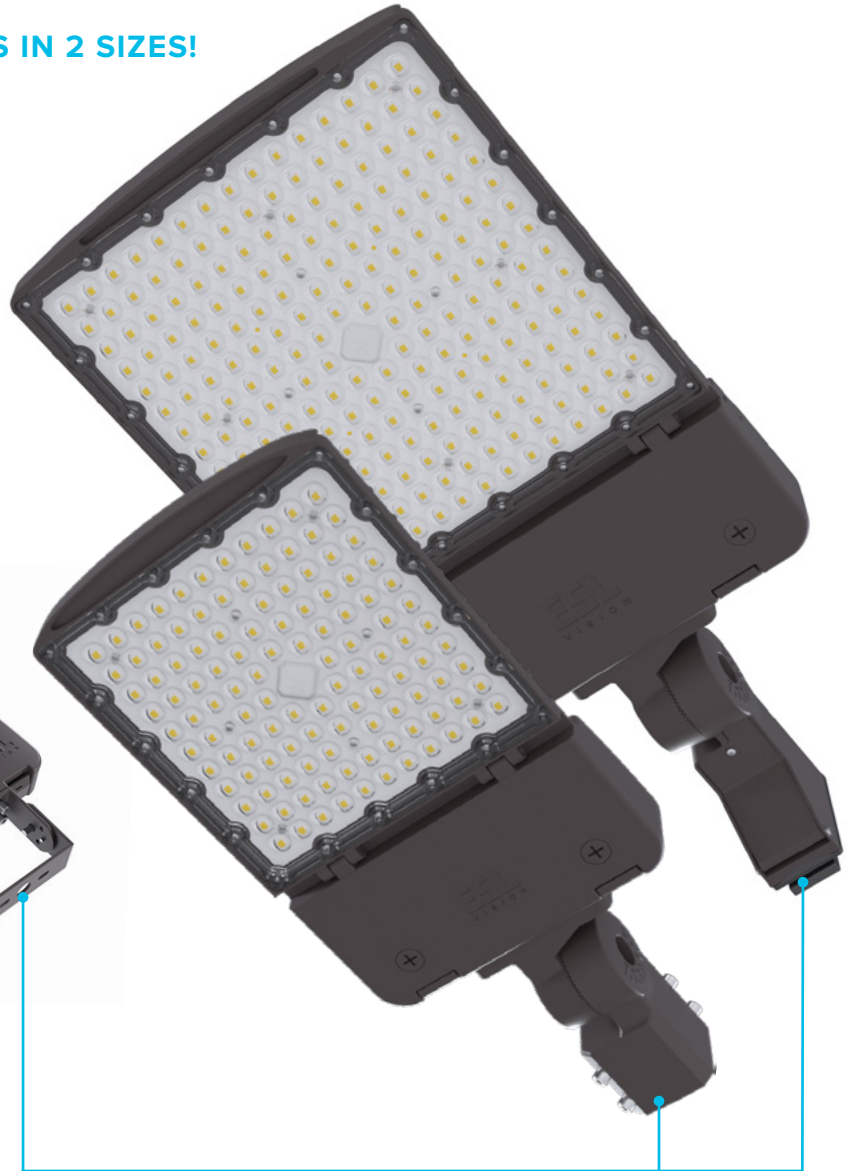

FIND THE PERFECT FINISH

- Bronze, White, Grey or Black Finish IN STOCK!

INNOVATIVE MOUNTING HARDWARE

- Multiple Mount Options
- Designed for Single Person Installation

*Not All Part Numbers DLC Qualified. For a Complete Listing Please Consult the DLC Qualified Products List (QPL).

Copyright © 2023 ESL Vision, LLC. All rights reserved. CAT# ESL-MKTG-SS-VERSA-2306 Rev: 06/06/23