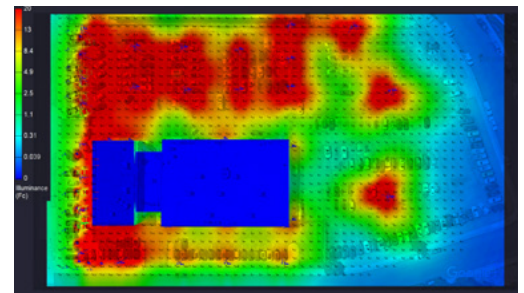

(UDM)
 Universal Direct Mount
 Shorting Cap

(SF)
 Slip Fitter
 Shorting Cap

(YM)
 Yoke Mount
 Shorting Cap

(NM) No Mount
 Shorting Cap

(FUDM)
 Fixed Universal
 Direct Mount
 Shorting Cap

WHATS IN THE BOX? Each mount configuration ships along with the included shorting cap. Ordering the optional Photocell as well? We'll put it in the box too!