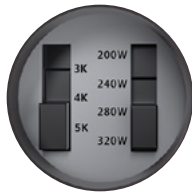

COMPLETE LIGHTING CONTROL COMES IN 2 SIZES!

- Kelvin & Wattage Selectable or Factory Fixed

Easy Select
3000K/4000K/5000K
75/90/120/150W

Easy Select
3000K/4000K/5000K
200/240/280/320W

- Standard 120–277VAC or HV 200–528VAC
- Rotatable Optic for Uniform Lighting
- Integrated NEMA Receptacle
- Included Shorting Cap