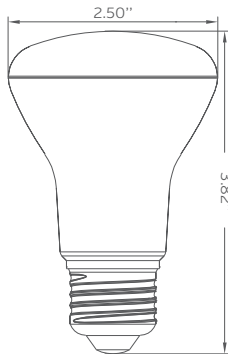

Key Features & Benefits:

- Energy Star listed
- >80 CRI
- 85% Energy savings
- 5 Year Warranty

Project: _____

Date: _____

Catalog #: _____

Notes: _____

Technical Specifications:

- Power: 7 Watts
- Lumen Output: Up to 500
- Efficacy (lm/W): Up to 71 Lumens per Watt
- Correlated Color Temperature (CCT): 2700K, 3000K, 4000K, 5000K
- CRI: >80
- Input Voltage: 120 VAC
- Life Span: 25,000 Hours
- Beam Angle: 120°
- Dimensions(ØxH): 2.5" x 3.82"
- Base Type: E26

ITEM #	WATTS	LUMEN OUTPUT	EFFICACY (lm/W)	KELVIN	CRI	ENERGY STAR CERTIFIED
ESL-BR20-7W-327	7W	500	71	2700K	>80	✓
ESL-BR20-7W-330	7W	500	71	3000K	>80	✓
ESL-BR20-7W-340	7W	500	71	4000K	>80	✓
ESL-BR20-7W-350	7W	500	71	5000K	>80	✓

Ordering Guide:

Example Part Number: **ESL-BR20-7W-330**

ESL	-	BR20	-	7W	-	3	
ESL		TYPE		WATTS		GENERATION	COLOR
		BR20 (BR20)		7W (7 Watts)		3 (3rd Generation)	27 (2700 Kelvin) 30 (3000 Kelvin) 40 (4000 Kelvin) 50 (5000 Kelvin)