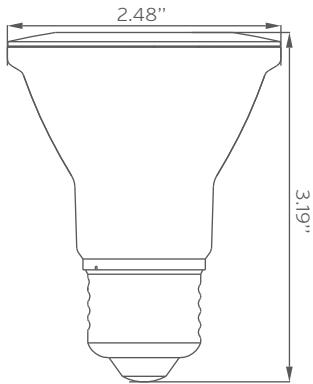

Key Features & Benefits:

- Energy Star listed
- >90 CRI
- 85% Energy savings
- 5 Year Warranty

Project: _____

Date: _____

Catalog #: _____

Notes: _____

Technical Specifications:

- Power: 7 Watts
- Lumen Output: Up to 470
- Efficacy (lm/W): Up to 67 Lumens per Watt
- Correlated Color Temperature (CCT): 2700K, 3000K, 4000K, 5000K
- CRI: >90
- Input Voltage: 120 VAC
- Life Span: 25,000 Hours
- Beam Angle: 40°
- Dimensions(ØxH): 2.48" x 3.19"
- Base Type: E26

ITEM#	WATTS	LUMEN OUTPUT	EFFICACY (lm/W)	KELVIN	CRI	ENERGY STAR CERTIFIED
ESL-PAR20-7W-32740	7W	470	67	2700K	>90	✓
ESL-PAR20-7W-33040	7W	470	67	3000K	>90	✓
ESL-PAR20-7W-34040	7W	470	67	4000K	>90	✓
ESL-PAR20-7W-35040	7W	470	67	5000K	>90	✓

Ordering Guide:

Example Part Number: **ESL-PAR20-7W-43040**

ESL	-	PAR20	-	7W	-	3	-	40
ESL		TYPE		WATTS		GENERATION		COLOR
		PAR20 (PAR20)		7W (7 Watts)		3 (Series 3)		27 (2700 Kelvin) 30 (3000 Kelvin) 40 (4000 Kelvin) 50 (5000 Kelvin)
								40 (40 Degrees)