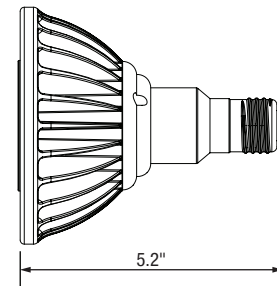

Features

- 277 VAC Input
- Rugged Heat Sink
- 85% Energy Savings
- 5 Year Warranty

Technical Data

Lamp Specifications:

Wattage: 17
 Lumen Output: Up to 1,260
 Efficacy (lm/W): Up to 74
 Correlated Color Temperature (CCT): 2700K, 3000K, 4000K, 5000K
 Color Rendering Index (CRI): >80
 Input Voltage: 277 VAC
 Rated Life (hrs): 25,000
 Beam Angle: 40°
 Dimensions (ØxH): 4.6" x 5.2"
 Weight (lbs): 1.04

Dimensions

Top View

Side View

Ordering Guide

Example Part Number: **ESL-PAR38-17W-12740-277**

ESL	-	PAR38	-	17W	-	1	-	40	-	277
ESL	-	PAR38	-	Watts	-	Generation	-	Color	-	Beam Angle - Voltage
		PAR38 (PAR38)		17W (17 Watts)		1 (Generation 1)		27 (2700 Kelvin) 30 (3000 Kelvin) 40 (4000 Kelvin) 50 (5000 Kelvin)		40 (40°) 277 (277 VAC)