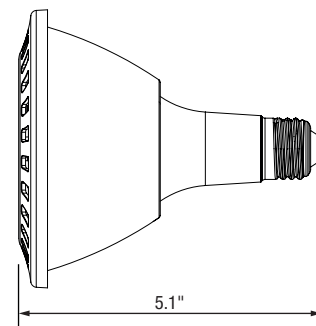

Features

- Energy Star Listed
- Smooth Modern Design
- 85% Energy Savings
- 5 Year Warranty

Technical Data

Lamp Specifications:

Wattage: 17
 Lumen Output: Up to 1,500
 Efficacy (lm/W): Up to 88
 Correlated Color Temperature (CCT): 2700K, 3000K, 4000K, 5000K
 Color Rendering Index (CRI): >80
 Input Voltage: 120 VAC
 Rated Life (hrs): 25,000
 Beam Angle: 40°
 Dimensions (ØxH): 4.6" x 5.1"
 Weight (lbs): 0.67

Dimensions

Top View

Side View

Ordering Guide

Example Part Number: **ESL-PAR38-17W-22740**

ESL	-	PAR38	-	17W	-	2		40
ESL	-	PAR38	-	Watts	-	Generation	Color	Beam Angle
		PAR38 (PAR38)		17W (17 Watts)		2 (Generation 2)	27 (2700 Kelvin) 30 (3000 Kelvin) 40 (4000 Kelvin) 50 (5000 Kelvin)	40 (40°)