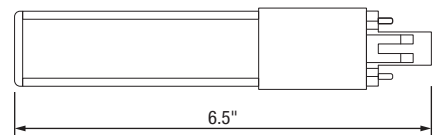

### Lamp Specifications:

**Wattage:** 6  
**Lumen Output:** Up to 580  
**Efficacy (lm/W):** Up to 97  
**Correlated Color Temperature (CCT):** 3000K, 4000K, 5000K  
**Color Rendering Index (CRI):** >80  
**Input Voltage:** 120 VAC  
**Rated Life (hrs):** 25,000  
**Beam Angle:** 120°  
**Dimensions (LxWxH):** 6.5" x 1.5" x 0.5"  
**Weight (lbs):** 0.1

## Dimensions

Top View

Side View