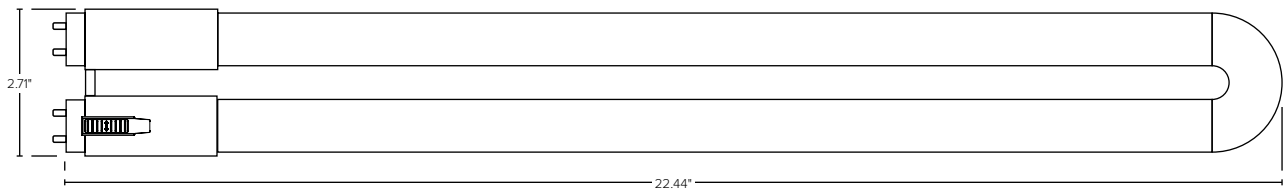

*For a complete list of compatible ballasts, refer to our Ballast Compatibility Guide

T8AB Wire Diagrams (Type AB):

Dimensions:

U-Bend Type AB

ESL-T8UAB-13W-F13550
 Ø1.14" x 22.28" x 7.08"

Narrow U-Bend Type AB

ESL-T8NUAB-13W-F13550
 Ø1.14" x 22.44" x 2.71"

Our tubes are compatible with the ballasts listed below. Risk of damage or loss may occur if you use this tube with a ballast not listed below. ESL Vision is not liable for any damage or loss that may occur by not using the recommended ballasts below. We are testing ballasts constantly and will continue to update this list.