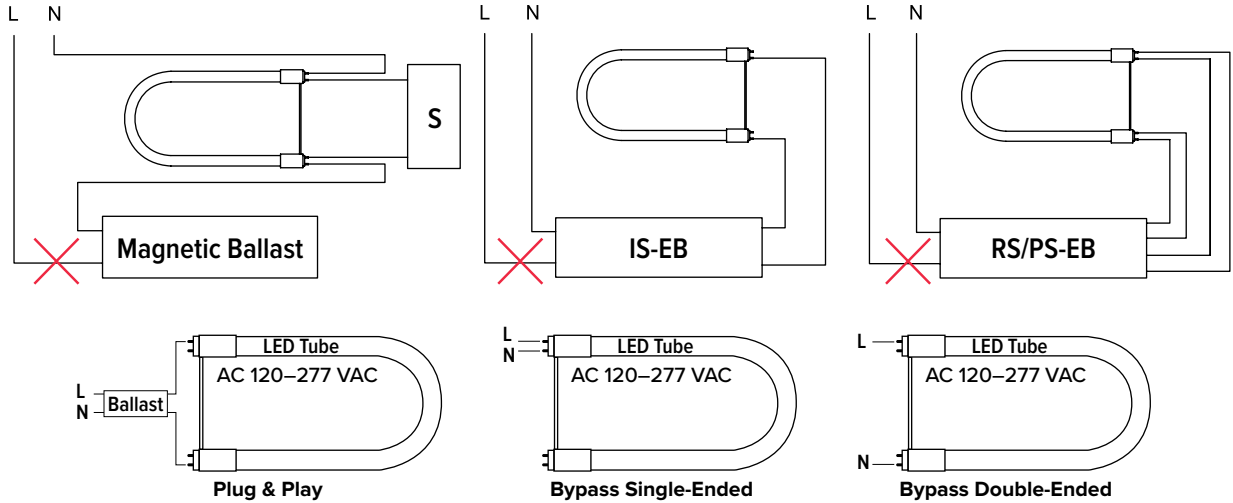

T8AB Wire Diagrams (Type AB):