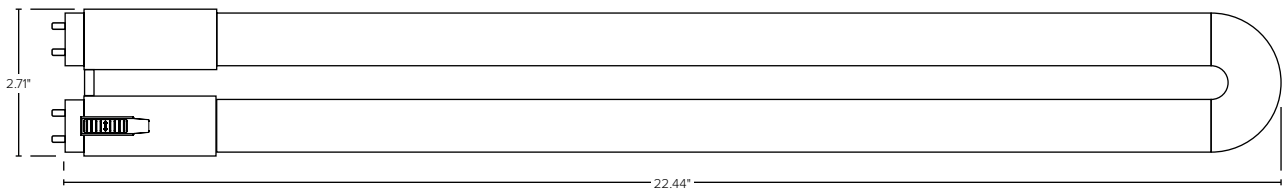

*For a complete list of compatible ballasts, refer to our Ballast Compatibility Guide

T8AB Wire Diagrams (Type AB):

Dimensions:

U-Bend Type AB

ESL-T8UAB-13W-F13550
 Ø1.14" x 22.28" x 7.08"

Narrow U-Bend Type AB

ESL-T8NUAB-13W-F13550
 Ø1.14" x 22.44" x 2.71"

Our tubes are compatible with the ballasts listed below. Risk of damage or loss may occur if you use this tube with a ballast not listed below. ESL Vision is not liable for any damage or loss that may occur by not using the recommended ballasts below. We are testing ballasts constantly and will continue to update this list.