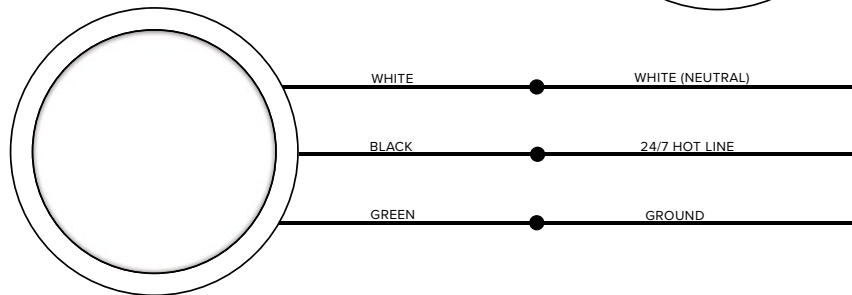

Wiring Guide:

EMG Wiring Diagram (Standard)

Installation:

Accessories Below are Included

STEP 1: Attach mounting bracket to J-Box

STEP 2: Click DDSK into the mounting bracket