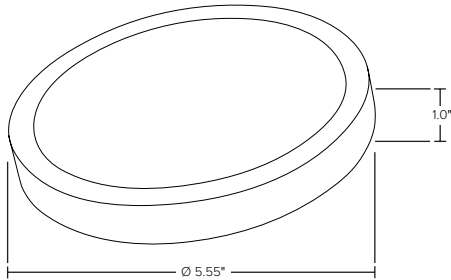

Dimensions: