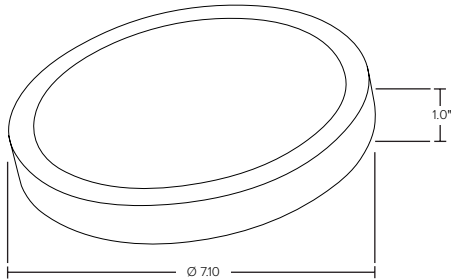

Dimensions: