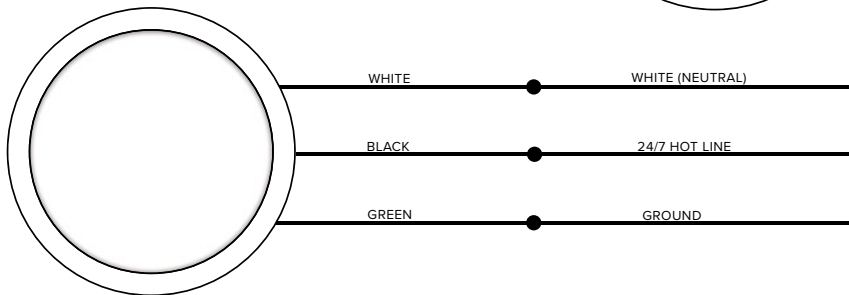

Wiring Guide:

3WEMG Wiring Diagram

EMG Wiring Diagram (Standard)

Installation:

Accessories Below are Included

STEP 1: Attach mounting bracket to J-Box

STEP 2: Click DDSK into the mounting bracket