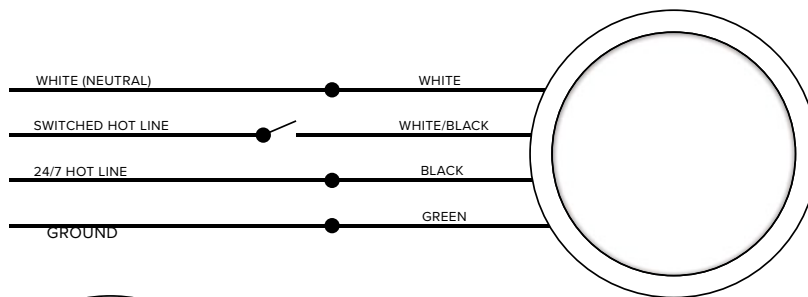

Wiring Guide:

3WEMG Wiring Diagram

EMG Wiring Diagram (Standard)

Installation:

Accessories Below are Included

STEP 1: Attach mounting bracket to J-Box

STEP 2: Click DDSK into the mounting bracket