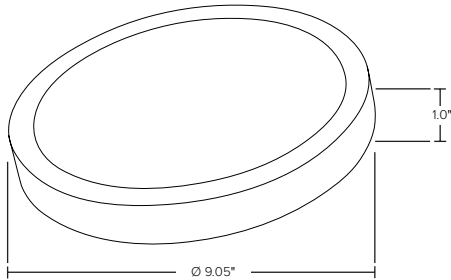

Dimensions: