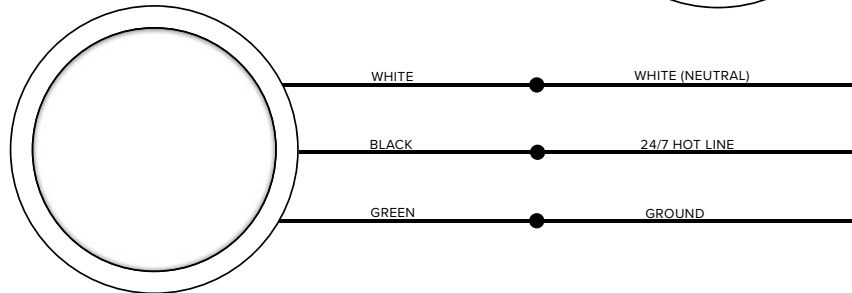

Wiring Guide:

EMG Wiring Diagram (Standard)

Installation:

Accessories Below are Included

STEP 1: Attach mounting bracket to J-Box

STEP 2: Click DDSK into the mounting bracket