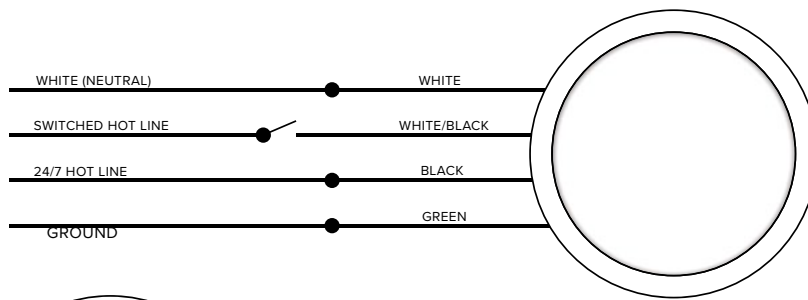

Wiring Guide:

3WEMG Wiring Diagram

Installation:

Accessories Below are Included

STEP 1: Attach mounting bracket to J-Box

STEP 2: Click DDSK into the mounting bracket