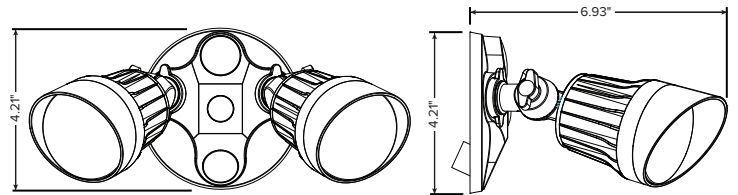

Project: _____ Date: _____

Catalog #: _____

Notes: _____

Technical Specifications:

- Power: 20 Watts
- Lumen Output: Up to 1,900 Lumens
- Efficacy (lm/W): Up to 95 Lumens per Watt
- Kelvin: 3000K, 4000K, 5000K
- CRI: >80
- Input Voltage: 120-277 VAC
- Life Span: 50,000 Hours
- Ingress: IP65
- Dimensions(LxWxD)*: 4.21" (W) x 6.93" (Heads extended straight out)

Catalog Data:

ITEM#	WATTS	LUMEN OUTPUT	EFFICACY (lm/W)	KELVIN
ESL-NP-SF-DBN-5	20W	1,900	95	5000K

Ordering Guide:

Example Part Number: **ESL-NP-SF-DBN-5**

ESL	-	NP	-	SF	-	D	B	N	-	5
ESL		TYPE		GROUP		HEAD	FINISH	DETECTION		KELVIN
		NP		SF		D (Double)	B (Bronze)	N (No Motion)		5 (5000K)