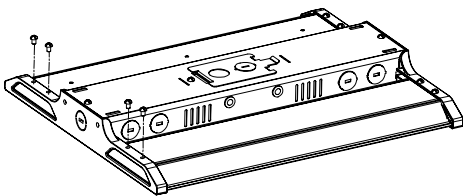

Installation Guide:

1 Remove screws one side of fixture.