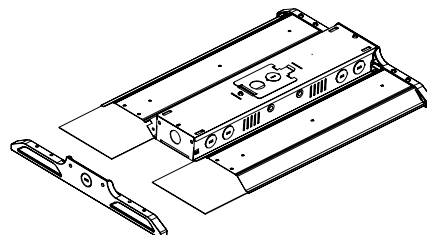

2 Slide out previous lenses (x2), slide in replacement lens (x2).