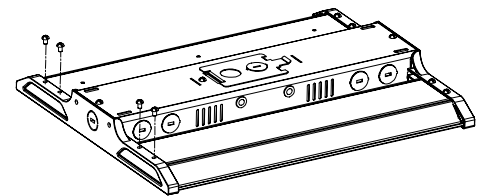

Lens Replacement for ESL-LHB-255400W-44050

Installation Guide:

1 Remove screws one side of fixture.

2 Slide out previous lenses (x2), slide in replacement lens (x2).

3 Reassemble fixture.