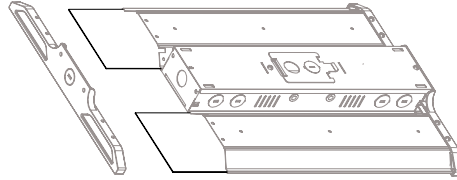

Product Features:

- Provides protection for your Linear High Bays

Project: _____

Date: _____

Catalog #: _____

Notes: _____

Ordering Guide:

ESL	FAMILY	GENERATION	SIZE	TYPE
ESL	LHB (LHB) Linear High Bay	4 (4) 4 th Generation	ss (1) Fits ESL-LHB-75130W-44050 (2) Fits ESL-LHB-130170W-44050 (3) Fits ESL-LHB-170255W-44050 (4) Fits ESL-LHB-255400W-44050	LENS (LENS) Lens Replacements

Catalog Data:

ITEM#	DESCRIPTION	DIMENSIONS
ESL-LHB4-1-LENS	Lens Replacement for ESL-LHB-75130W-44050	4.5" x 14.90" x .03"
ESL-LHB4-2-LENS	Lens Replacement for ESL-LHB-130170W-44050	4.5" x 23.56" x .03"
ESL-LHB4-3-LENS	Lens Replacement for ESL-LHB-170255W-44050	4.5" x 35.17" x .03"
ESL-LHB4-4-LENS	Lens Replacement for ESL-LHB-255400W-44050	4.5" x 47.18" x .03"