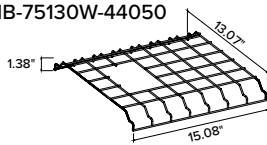

Dimensions:

ESL-LHB4-1-WG

Wireguard for ESL-LHB-75130W-44050