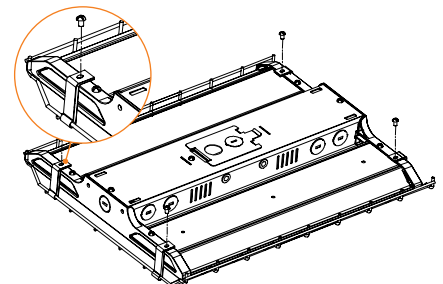

Wireguard for ESL-LHB-255400W-44050

Installation Guide:

1 Remove screws from top side of fixture.

2 Orient wireguard and place fixture in the groove of the wire mesh.

3 Replace all four screws, securing wireguard with included brackets.