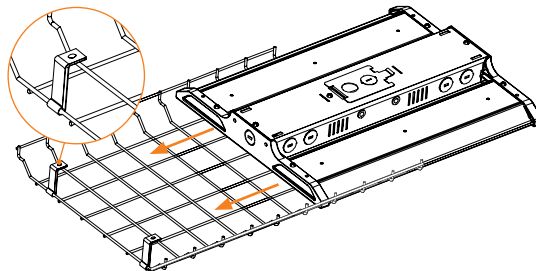

Dimensions:

ESL-LHB4-1-WG

Wireguard for ESL-LHB-75130W-44050

ESL-LHB4-2-WG

Wireguard for ESL-LHB-130170W-44050

ESL-LHB4-3-WG

Wireguard for ESL-LHB-170255W-44050

ESL-LHB4-4-WG

Wireguard for ESL-LHB-255400W-44050

Installation Guide:

1 Remove screws from top side of fixture.

2 Orient wireguard and place fixture in the groove of the wire mesh.

3 Replace all four screws, securing wireguard with included brackets.