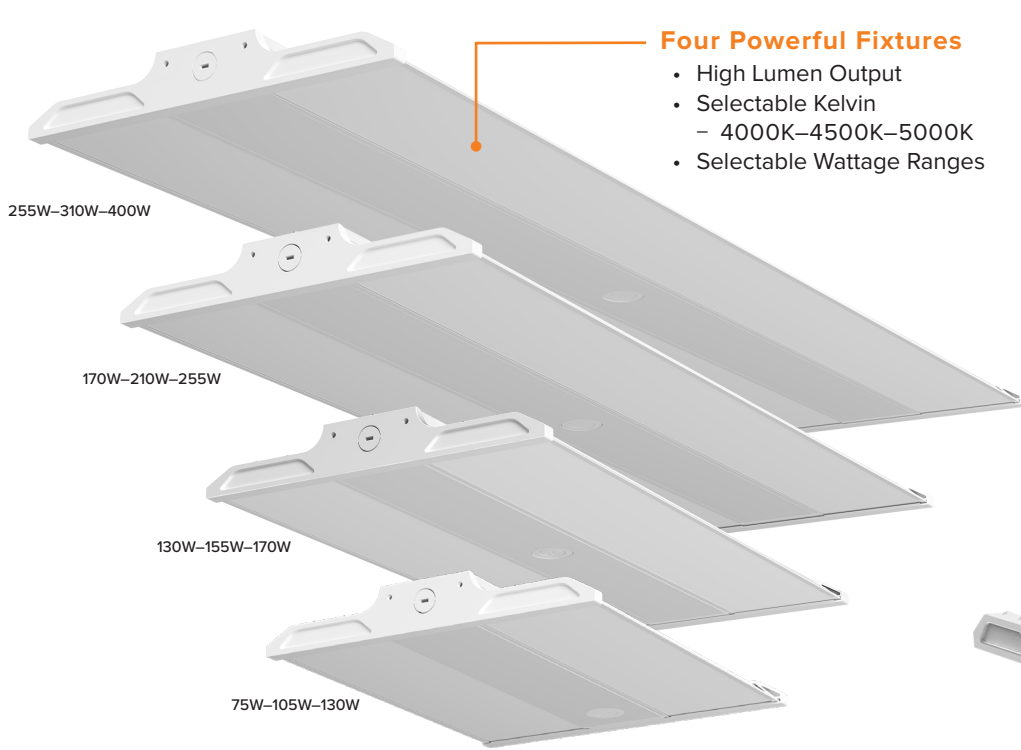

## ELEVATE WITH ULTRA-SLIM LINEAR HIGH BAYS

Introducing our most advanced Linear High Bay series—designed for peak performance in any industrial setting. These high bays offer the most versatile range of kelvin and wattage selectability, delivering over 61,000 lumens in our smallest form factor yet.