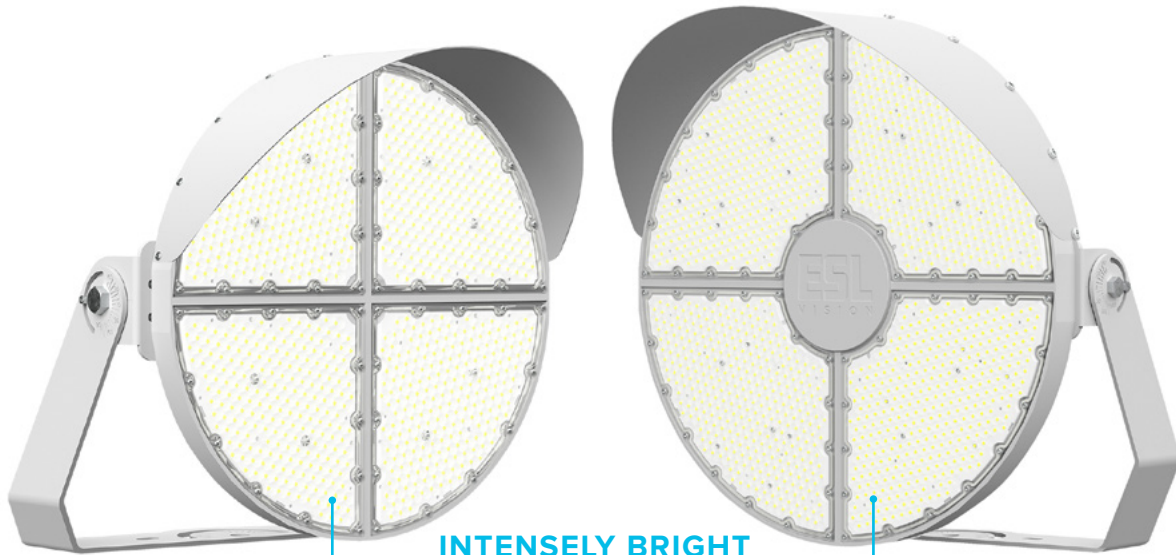

# STADIA SERIES

Stadia is a cutting-edge lighting solution that takes a revolutionary approach to stadium lighting. Boasting a wide voltage range of 200–528 VAC and an extra long 20' cord, Stadia goes the extra yard to accommodate nearly any field configuration. The large range of mounting and driver management options adapt seamlessly to the unique requirements of any setting.

## INTENSELY BRIGHT & BRILLIANTLY DEFINED

- Up to 145,117 Lumens (850W)
- Up to 88,967 Lumens (550W)

*That's Over 171 Lumens Per Watt!*

## ABSOLUTE PRECISION

- Multiple Beam Angles
  - Eliminate Hot Spots
  - Ensure Uniform Lighting
  - Meets Foot-Candle Requirements
- Optional Synapse Controls

# STADIA IS NEXT-LEVEL STADIUM LIGHTING!

Featuring dual surge protection and wide voltage adaptability, STADIA provides unparalleled reliability and flexibility in challenging environments. Its 0–10V dimming and optional network integration give you complete control over your lighting, while dynamic lighting effects create a stunning visual experience for players and fans alike.