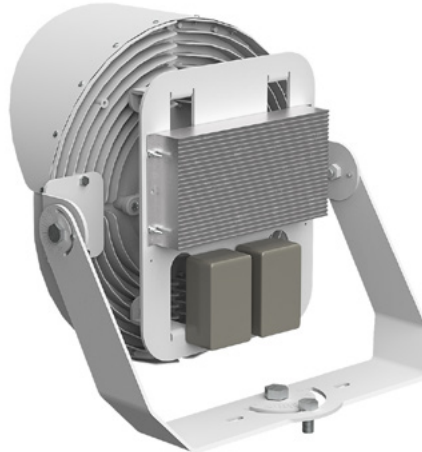

550W Single Driver

DUAL SURGE PROTECTION

- 20kV Stand-Alone, 6kV Built-In

WIDE VOLTAGE INPUT

- 200–528 VAC
  - For 208, 240, 277, 347, and 480 VAC installations

0–10V DIMMING

OPTIONAL NETWORK INTEGRATION

- Wireless Controls
- Dynamic Lighting Effects