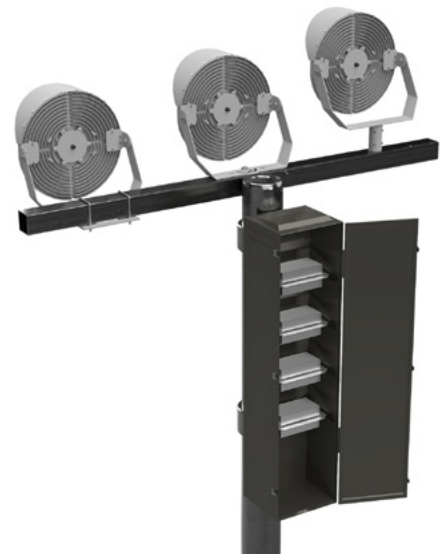

# STADIA SERIES

Stadia is a cutting-edge lighting solution that takes a revolutionary approach to stadium lighting. Boasting a wide voltage range of 200–528 VAC and an extra long 20' cord, Stadia goes the extra yard to accommodate nearly any field configuration. The large range of mounting and driver management options adapt seamlessly to the unique requirements of any setting.

## INTENSELY BRIGHT & BRILLIANTLY DEFINED

- Up to 145,117 Lumens (850W)
- Up to 88,967 Lumens (550W)

*That's Over 171 Lumens Per Watt!*

## ABSOLUTE PRECISION

- Multiple Beam Angles
  - Eliminate Hot Spots
  - Ensure Uniform Lighting
  - Meets Foot-Candle Requirements
- Optional Synapse Controls

# STADIA IS NEXT-LEVEL STADIUM LIGHTING!

Featuring dual surge protection and wide voltage adaptability, STADIA provides unparalleled reliability and flexibility in challenging environments. Its 0–10V dimming and optional network integration give you complete control over your lighting, while dynamic lighting effects create a stunning visual experience for players and fans alike.