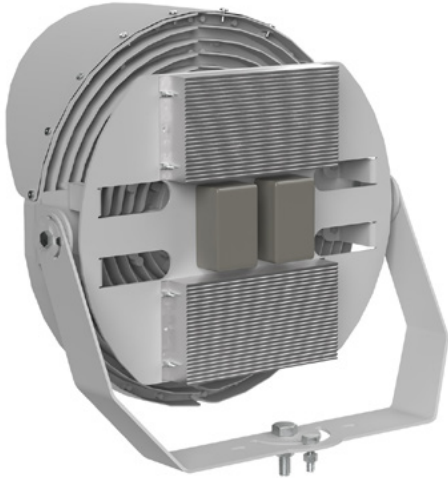

STADIA IS NEXT-LEVEL STADIUM LIGHTING!

Featuring dual surge protection and wide voltage adaptability, STADIA provides unparalleled reliability and flexibility in challenging environments. Its 0–10V dimming and optional network integration give you complete control over your lighting, while dynamic lighting effects create a stunning visual experience for players and fans alike.

850W Dual Drivers