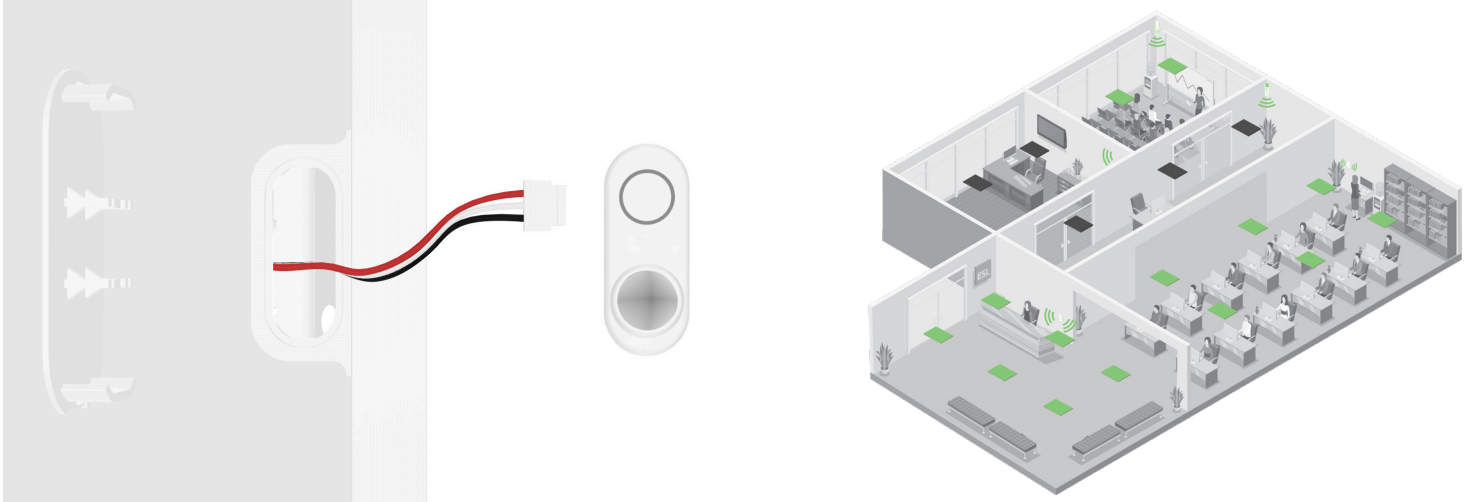

FROM SIMPLE TO SMART—DISCOVER INTELLISENSE™ SOLUTIONS

The IntelliSense™ series of fixtures comes equipped with integrated receptacles for SoloSense™ and MultiSense™ controls. These controls offer streamlined functionality and customizable lighting for any environment. Whether you need precise control for a single fixture with SoloSense™ or seamless network integration for an entire system with the BLE-enabled MultiSense™, IntelliSense™ provides the perfect solution to meet your lighting needs.