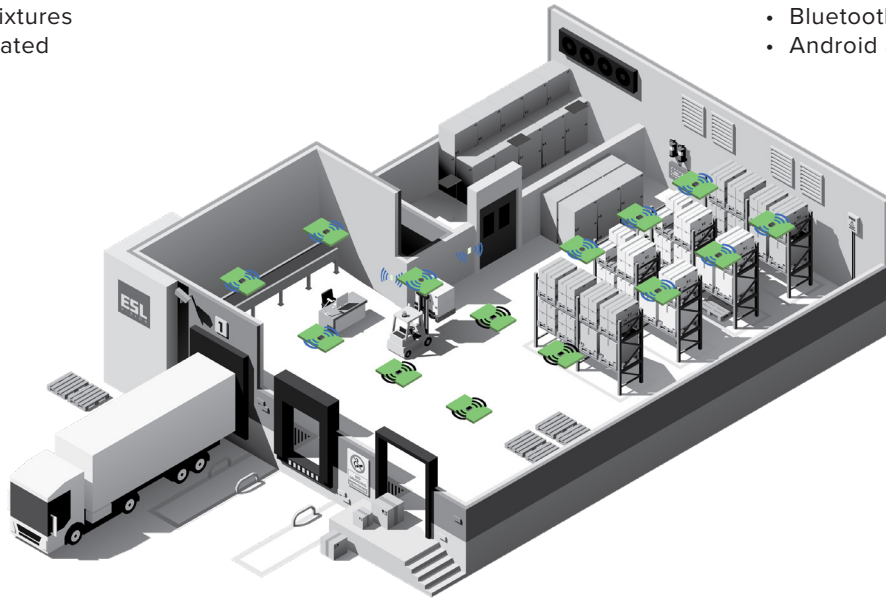

One Form Factor,
Two Levels of Control.
Powered by IntelliSense™

INTELLISENSE™

Standalone Single Fixture Control

- Daylight Harvesting
- PIR Motion Sensing
- Standalone Fixtures
- Remote Operated

Networked Multiple Fixture Control

- Daylight Harvesting
- PIR Motion Sensing
- Bluetooth Mesh Network
- Android and iPhone App

ESL-ISS-SSEN-03

SoloSense™ – PIR & Daylight Harvesting Sensor

- Stand Alone Lighting Control
- Occupancy Sensing
- Vacancy Sensing
- Daylight Harvesting