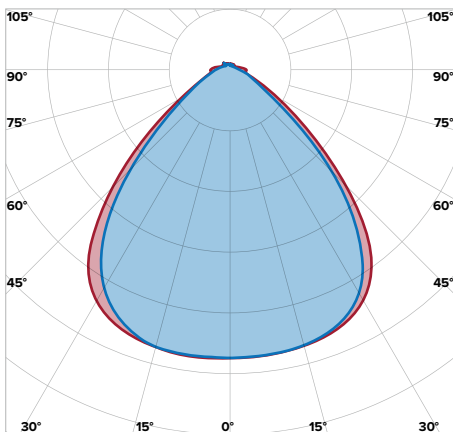

Dimensions:

ESL-LHB-85130W-54057

ESL-LHB-105165W-54057

ESL-LHB-165240W-54057 & ESL-LHB-165240W-54057-HV

ESL-LHB-255320W-54057 & ESL-LHB-255320W-54057-HV

Beam Angle Diagrams:

NARROW AISLE BEAM

Beam Angle
45° x 100°

Polar Candela Distribution

- 0°–180° Plane
- 90°–270° Plane

Isocandela Diagram

- 50%
- 30%
- 10%
- 5%
- 3%

aisle beam

Beam Angle
70° x 100°

Polar Candela Distribution

- 0°–180° Plane
- 90°–270° Plane

Isocandela Diagram

- 50%
- 30%
- 10%
- 5%
- 3%

STANDARD BEAM

Beam Angle
90° x 90°

Polar Candela Distribution

- 0°–180° Plane
- 90°–270° Plane

Isocandela Diagram

- 50%
- 30%
- 10%
- 5%
- 3%