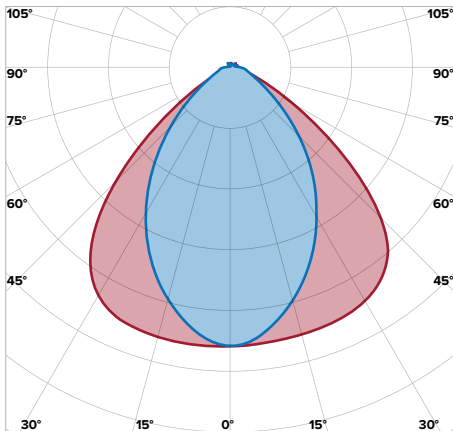

Dimensions:

ESL-LHB-85130W-54057

ESL-LHB-105165W-54057

ESL-LHB-165240W-54057 & ESL-LHB-165240W-54057-HV

ESL-LHB-255320W-54057 & ESL-LHB-255320W-54057-HV

Beam Angle Diagrams:

NARROW AISLE BEAM

Beam Angle
45° x 100°

Polar Candela Distribution

- 0°–180° Plane
- 90°–270° Plane

Isocandela Diagram

- 50%
- 30%
- 10%
- 5%
- 3%

aisle beam

Beam Angle
70° x 100°

Polar Candela Distribution

- 0°–180° Plane
- 90°–270° Plane

Isocandela Diagram

- 50%
- 30%
- 10%
- 5%
- 3%

STANDARD BEAM

Beam Angle
90° x 90°

Polar Candela Distribution

- 0°–180° Plane
- 90°–270° Plane

Isocandela Diagram

- 50%
- 30%
- 10%
- 5%
- 3%