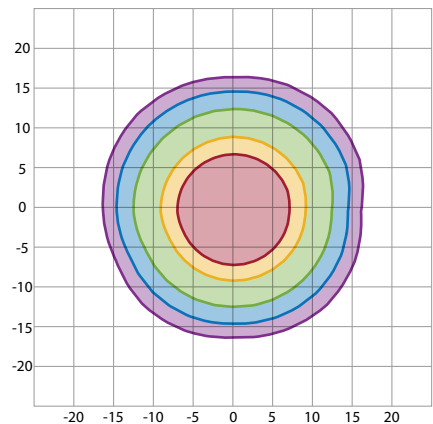

Dimensions:

ESL-LHB-85130W-54057

ESL-LHB-105165W-54057

ESL-LHB-165240W-54057 & ESL-LHB-165240W-54057-HV

ESL-LHB-255320W-54057 & ESL-LHB-255320W-54057-HV

Beam Angle Diagrams:

NARROW AISLE BEAM

Beam Angle
45° x 100°

Polar Candela Distribution

- 0°–180° Plane
- 90°–270° Plane

Isocandela Diagram

- 50%
- 30%
- 10%
- 5%
- 3%

aisle beam

Beam Angle
70° x 100°

Polar Candela Distribution

- 0°–180° Plane
- 90°–270° Plane

Isocandela Diagram

- 50%
- 30%
- 10%
- 5%
- 3%

STANDARD BEAM

Beam Angle
90° x 90°

Polar Candela Distribution

- 0°–180° Plane
- 90°–270° Plane

Isocandela Diagram

- 50%
- 30%
- 10%
- 5%
- 3%

Lumen Ambient Temperature (LAT) Multipliers:

| AMBIENT | | LUMEN MULTIPLIER |
|---------|--------|------------------|
| 0 °C | 32 °F | 1.02 |
| 10 °C | 50 °F | 1.01 |
| 20 °C | 68 °F | 1.00 |
| 25 °C | 77 °F | 1.00 |
| 30 °C | 86 °F | 1.00 |
| 40 °C | 104 °F | 0.99 |
| 50 °C | 122 °F | 0.96 |