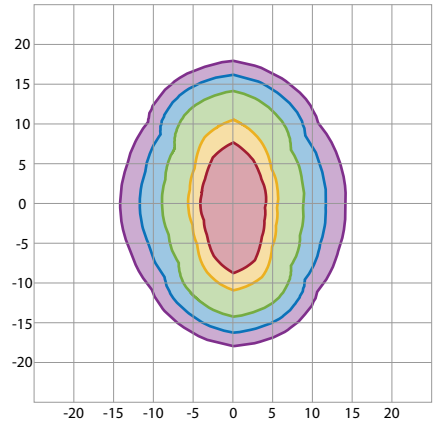

Dimensions:

ESL-LHB-85130W-54057

ESL-LHB-105165W-54057

ESL-LHB-165240W-54057 & ESL-LHB-165240W-54057-HV

ESL-LHB-255320W-54057 & ESL-LHB-255320W-54057-HV

Beam Angle Diagrams:

NARROW AISLE BEAM

Beam Angle
45° x 100°

Polar Candela Distribution

- 0°–180° Plane
- 90°–270° Plane

Isocandela Diagram

- 50%
- 30%
- 10%
- 5%
- 3%

aisle beam

Beam Angle
70° x 100°

Polar Candela Distribution

- 0°–180° Plane
- 90°–270° Plane

Isocandela Diagram

- 50%
- 30%
- 10%
- 5%
- 3%

STANDARD BEAM

Beam Angle
90° x 90°

Polar Candela Distribution

- 0°–180° Plane
- 90°–270° Plane

Isocandela Diagram

- 50%
- 30%
- 10%
- 5%
- 3%