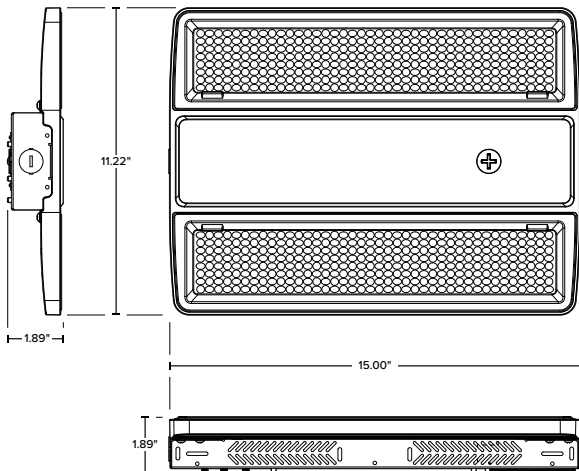

Electrical Load — High Voltage:

SYSTEM WATTS	INPUT CURRENT			INPUT VOLTAGE	INPUT FREQUENCY	POWER FACTOR	THD	OPERATING TEMPERATURE	SURGE PROTECTION	DIMMING
	277 VAC	347 VAC	480 VAC							
165	0.60	0.48	0.34	277-480 VAC	50/60 Hz	>0.11	<20%	-40°F to 122°F (-40°C to 50°C)	6kV	0-10V Dim to Off
215	0.78	0.62	0.45			>0.12				
240	0.87	0.69	0.50			>0.13				
255	0.92	0.73	0.53			>0.14				
295	1.06	0.85	0.61			>0.15				
320	1.16	0.92	0.67			>0.16				

Dimensions:

ESL-LHB-85130W-54057