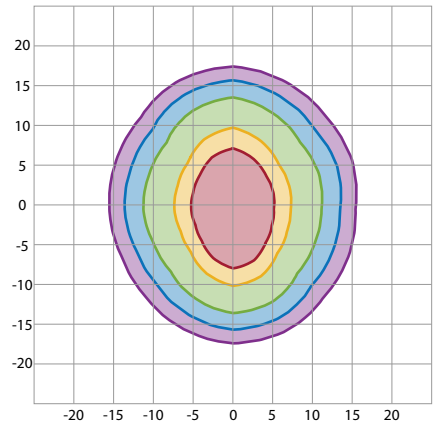

Dimensions:

ESL-LHB-85130W-54057

ESL-LHB-105165W-54057

ESL-LHB-165240W-54057 & ESL-LHB-165240W-54057-HV

ESL-LHB-255320W-54057 & ESL-LHB-255320W-54057-HV

Beam Angle Diagrams:

NARROW AISLE BEAM

Beam Angle
45° x 100°

Polar Candela Distribution

- 0°–180° Plane
- 90°–270° Plane

Isocandela Diagram

- 50%
- 30%
- 10%
- 5%
- 3%

aisle beam

Beam Angle
70° x 100°

Polar Candela Distribution

- 0°–180° Plane
- 90°–270° Plane

Isocandela Diagram

- 50%
- 30%
- 10%
- 5%
- 3%

STANDARD BEAM

Beam Angle
90° x 90°

Polar Candela Distribution

- 0°–180° Plane
- 90°–270° Plane

Isocandela Diagram

- 50%
- 30%
- 10%
- 5%
- 3%