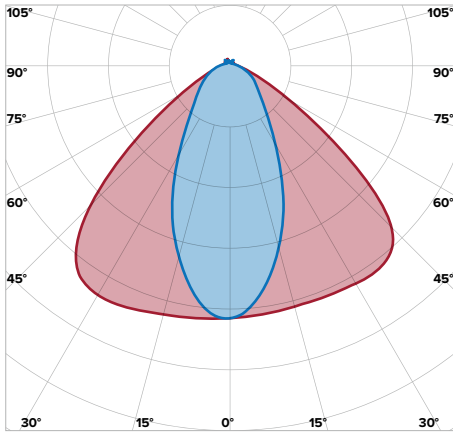

Dimensions:

ESL-LHB-85130W-54057

ESL-LHB-105165W-54057

ESL-LHB-165240W-54057 & ESL-LHB-165240W-54057-HV

ESL-LHB-255320W-54057 & ESL-LHB-255320W-54057-HV

Beam Angle Diagrams:

NARROW AISLE BEAM

Beam Angle
45° x 100°

Polar Candela Distribution

- 0°–180° Plane
- 90°–270° Plane

Isocandela Diagram

- 50%
- 30%
- 10%
- 5%
- 3%

aisle beam

Beam Angle
70° x 100°

Polar Candela Distribution

- 0°–180° Plane
- 90°–270° Plane

Isocandela Diagram

- 50%
- 30%
- 10%
- 5%
- 3%

STANDARD BEAM

Beam Angle
90° x 90°

Polar Candela Distribution

- 0°–180° Plane
- 90°–270° Plane

Isocandela Diagram

- 50%
- 30%
- 10%
- 5%
- 3%