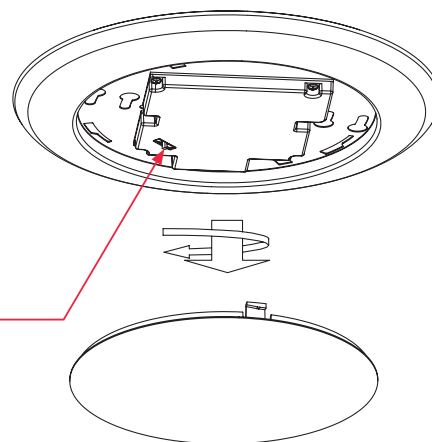

* Not All Part Numbers DLC Qualified. For a Complete Listing Please Consult the DLC Qualified Products List (QPL).

Catalog Data:

ITEM#	WATTS	SELECTABLE KELVIN	MAX LUMEN OUTPUT	EFFICACY (lm/W)	DIMENSIONS
ESL-DSK-6-13W-52750	13W	2700K	950	73	Ø7.32" x H 0.95"
		3000K	1050	81	
		3500K	950	73	
		4000K	1000	77	
		5000K	1100	85	

PART	DESCRIPTION	QUANTITY
A	6 Inch Disk Light	1
B	0.25" Foam Ring	1
C	Mounting Screws	4
D	4 Port Connectors	3

Compatible Dimmers:

COMPATIBLE DIMMERS	
MACL-153MR-WH LUTRON	CL-6674 LEVITON
SCL-153P LUTRON	CL-6683 LEVITON
G-600PH-LA LUTRON	IPL06 LEVITON
DVCL-153P LUTRON	CL-6672 LEVITON
MACL-153ME LUTRON	153M-ES LEVITON
DV-600P LUTRON	

5 LIGHTS IN ONE

5 CCT Selectable Switch

Dimensions:

6" Disk