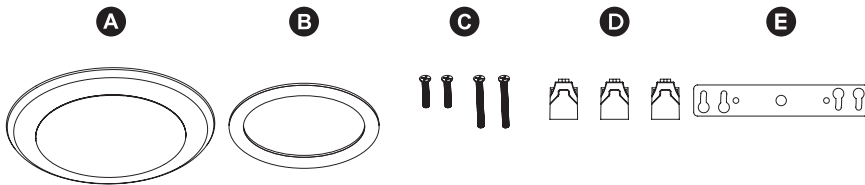

Catalog Data:

ITEM#	WATTS	SELECTABLE KELVIN	MAX LUMEN OUTPUT	EFFICACY (lm/W)	DIMENSIONS
ESL-DSK-6-13W-52750	13W	2700K	950	73	Ø7.32" x H 0.95"
		3000K	1050	81	
		3500K	950	73	
		4000K	1000	77	
		5000K	1100	85	

Electrical Data:

SYSTEM WATTS	INPUT VOLTAGE	INPUT FREQUENCY	CRI	POWER FACTOR	OPERATING TEMPERATURE	DIMMING
13	120 VAC	50/60 Hz	90+	>0.9	-4°F to 104°F (-20°C to 40°C)	Triac Dimming 10-100%

What's Included:

PART	DESCRIPTION	QUANTITY
A	6 Inch Disk Light	1
B	0.25" Foam Ring	1
C	Mounting Screws	4
D	4 Port Connectors	3

Compatible Dimmers:

COMPATIBLE DIMMERS	
MACL-153MR-WH LUTRON	CL-6674 LEVITON
SCL-153P LUTRON	CL-6683 LEVITON
G-600PH-LA LUTRON	IPL06 LEVITON
DVCL-153P LUTRON	CL-6672 LEVITON
MACL-153ME LUTRON	153M-ES LEVITON
DV-600P LUTRON	

5 LIGHTS IN ONE

5 CCT Selectable Switch